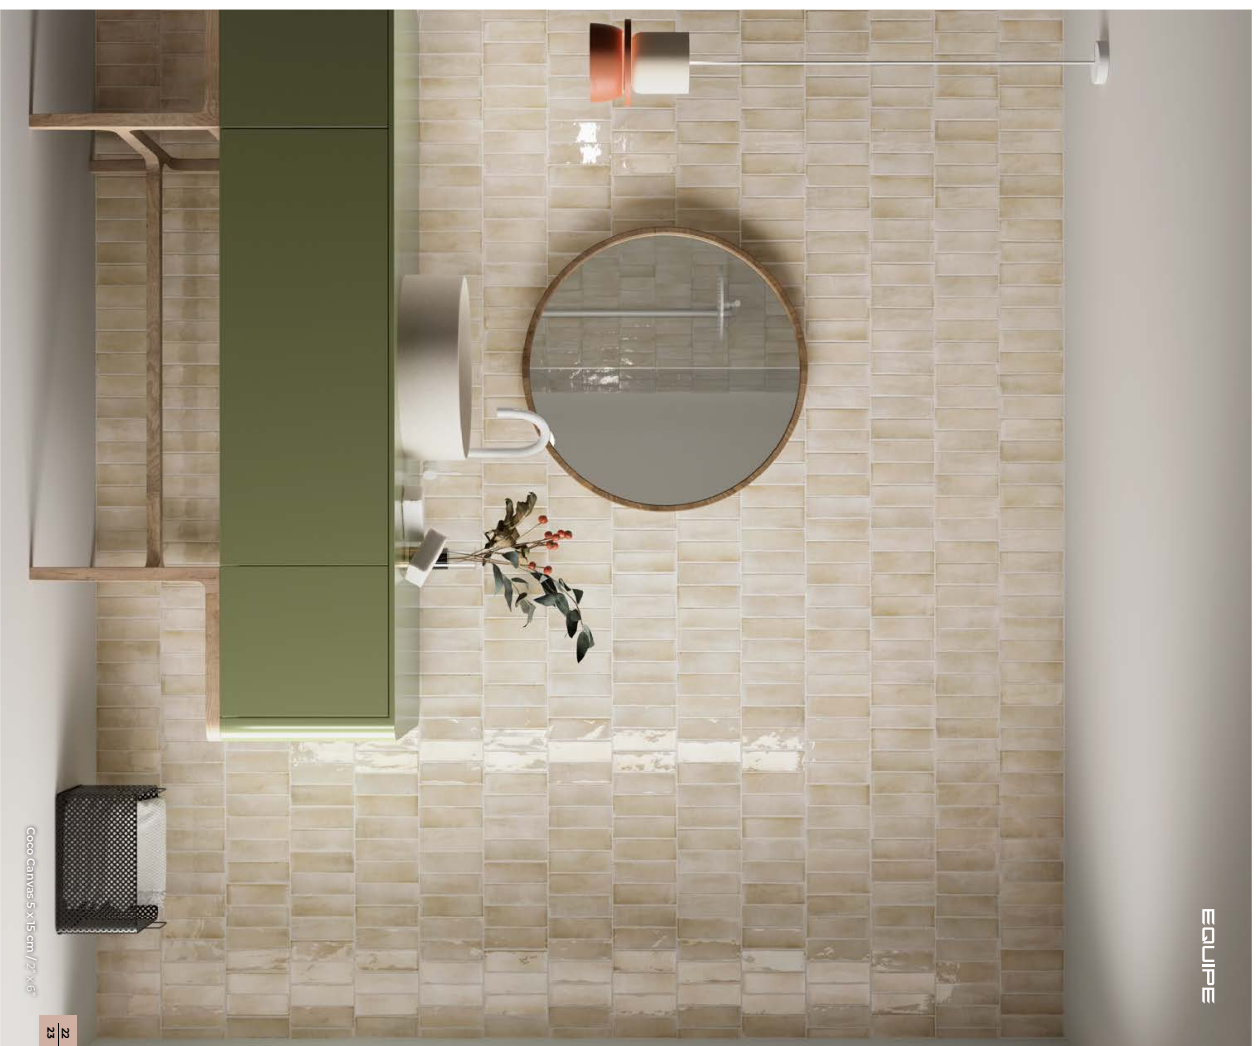

COCO

Coco Orchard Pink 5 x 15 cm / 2' x 6'

ERLUIPE

Coco Verd 5 x 15 cm / 2' x 6' Kromatika Black 116 x 101 cm / 4' 1/2' x 4'

COCO

Coco Blue Glass Matt 5 X15 cm / 2" X 6"

EQUIPE

Coco Canvas 5 X15 cm / 2" X 6"