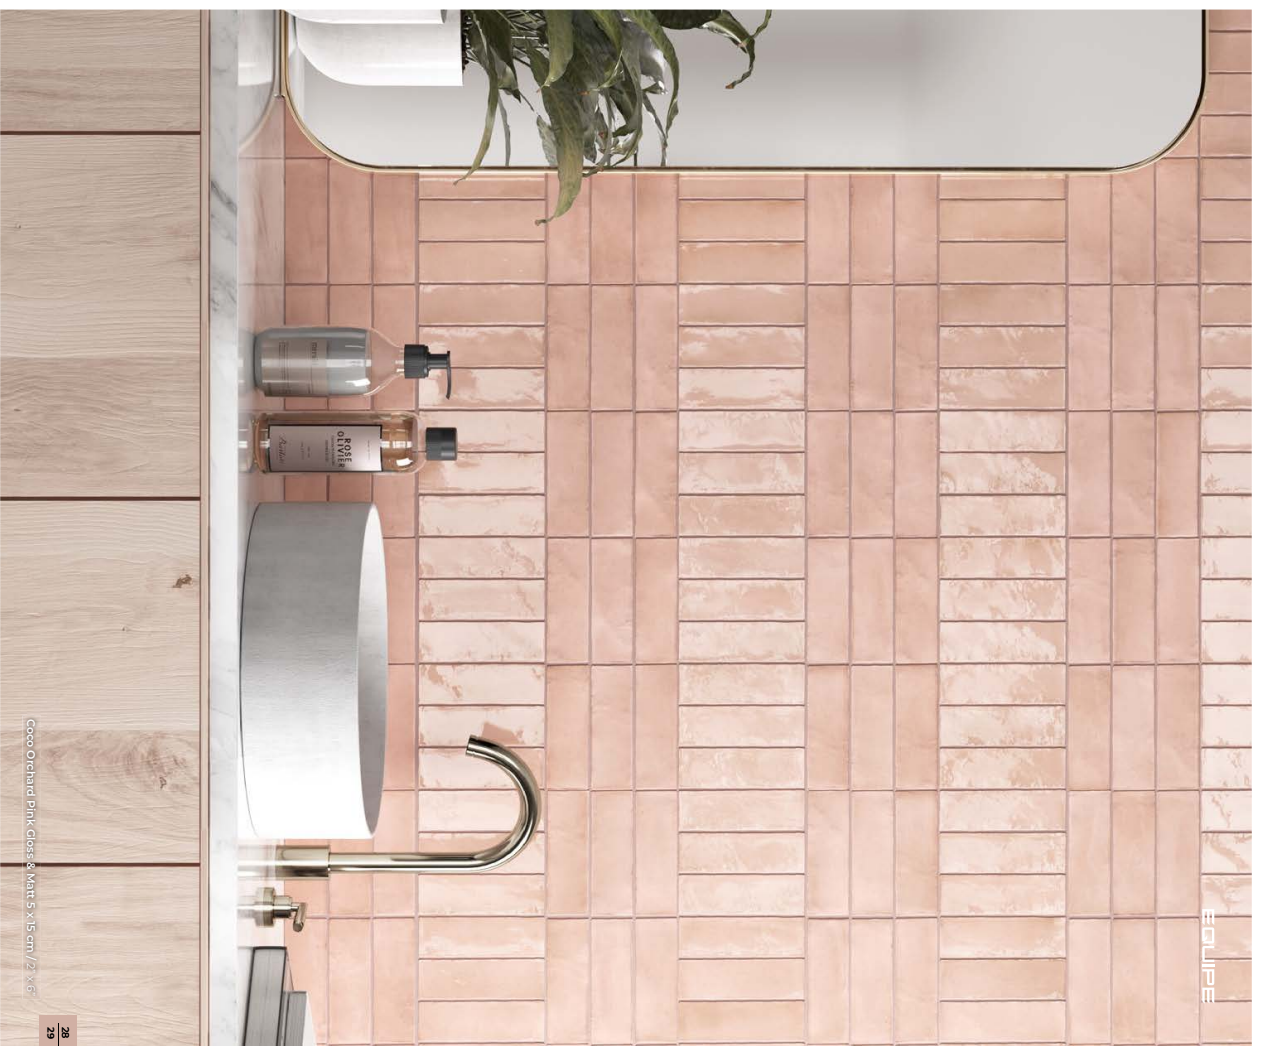

EQUIPE

Coco Orchard Pink Gloss 8 Matt 5 x 15 cm / 2 x 6"