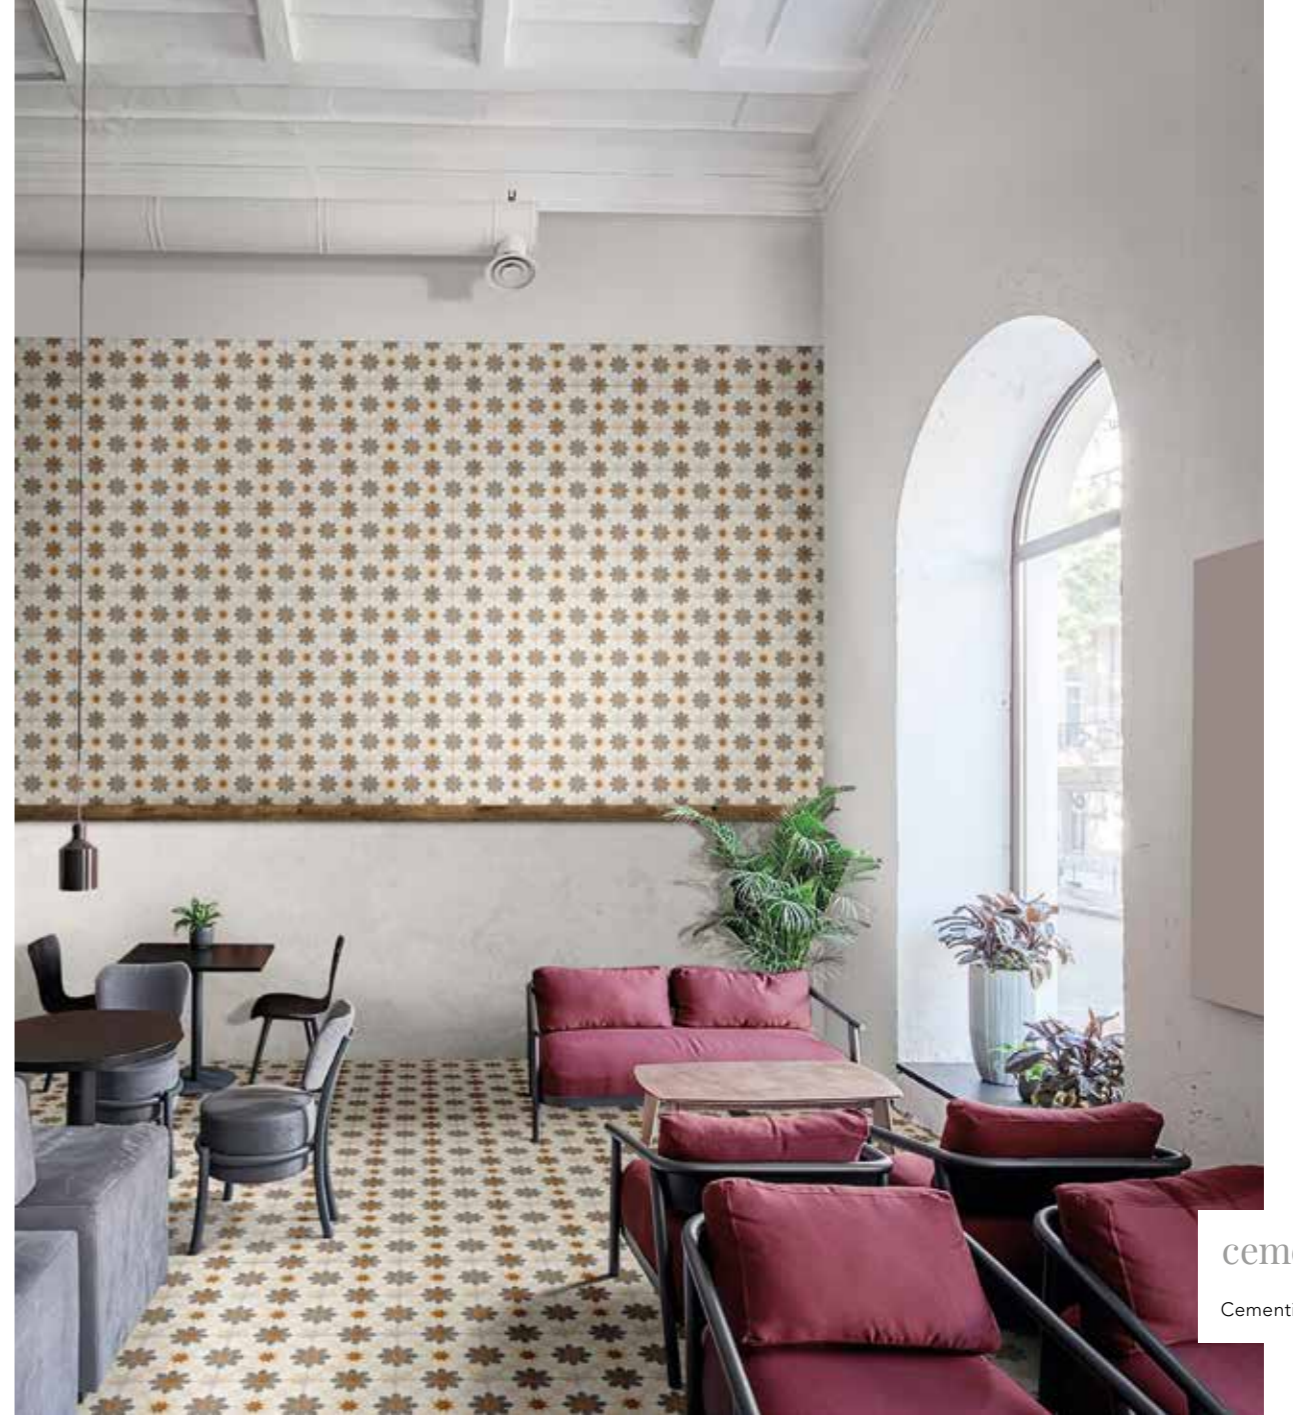

cementine

Cementine 5
900 Beige

cementine

Cementine 4