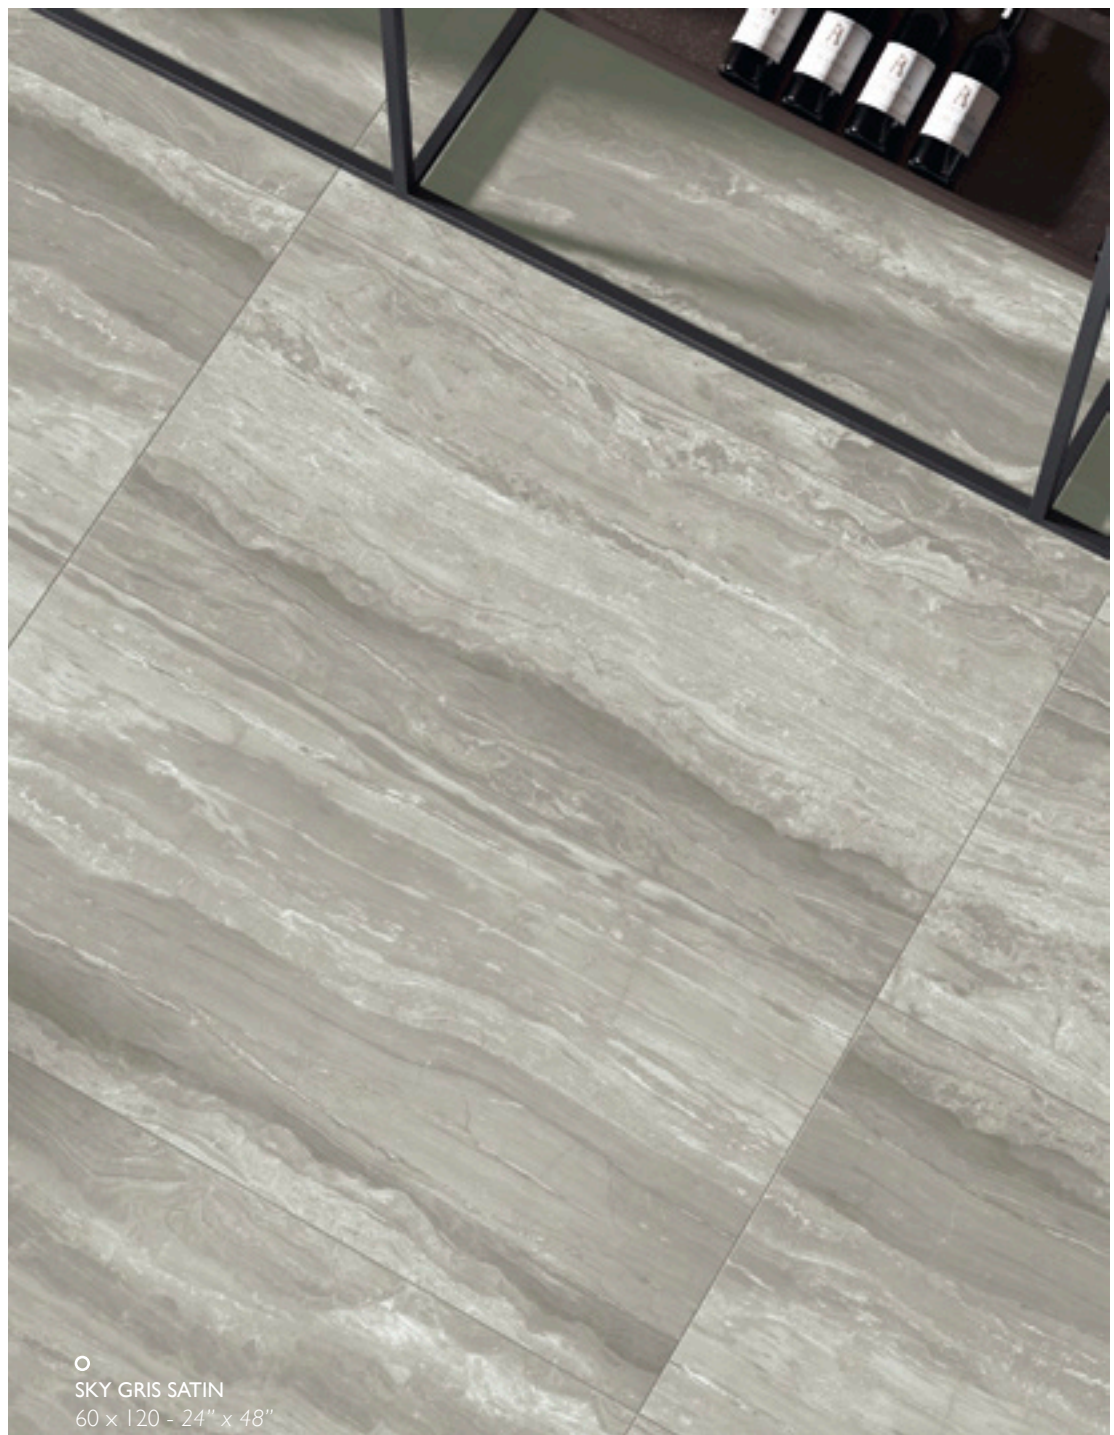

○ SKY GRIS SATIN
60 × 120 - 24" × 48"