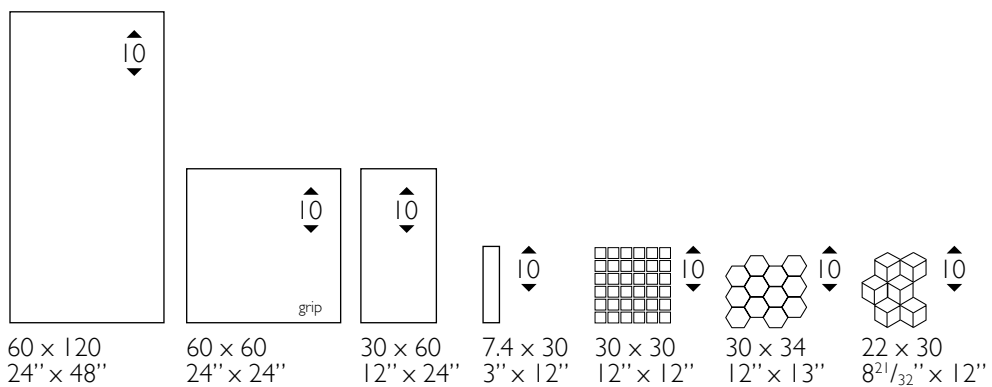

COLORI - COLOURS

-  Azur
-  Noir
-  Glace
-  Gris

FORMATI - SIZES

○
SKY NOIR POLISHED
60 X 120 - 24"x48"
SKY GLACE POLISHED
60 X 120 - 24"x48"

○
SKY NOIR POLISHED
7.4 X 30 - 3"x12"

○
SKY NOIR POLISHED
7.4 X 30 - 3"x12"