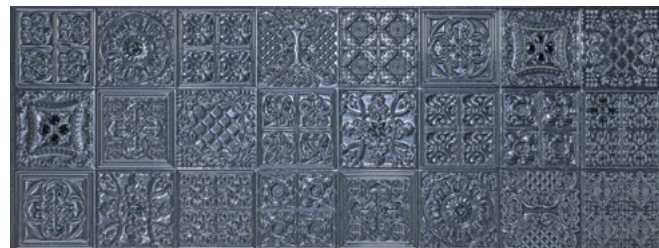

45 x 120

COLORS & FINISHES

PALADIO WHITE 45x120 (17.57"x46.97") G-7208

PALADIO TITANIUM Decor 45x120 (17.57"x46.97") G-7298

PALADIO COBALT Decor 45x120 (17.57"x46.97") G-7298

PALADIO GOLD Decor 45x120 (17.57"x46.97") G-7298

PALADIO OCHRE Decor 45x120 (17.57"x46.97") G-7298

During installation, PALADIO OCHRE and COBALT tiles may present craquelure (glaze surface cracking). Moisturized tiles increases their volume, which tenses the glaze. When dry, the piece volume decreases and the crackles disappear. We recommend using grout with similar color and tone to the tiles. Grouting avoids moisture to penetrate the tile and also seals all the crackles, so it can be used in wet areas.