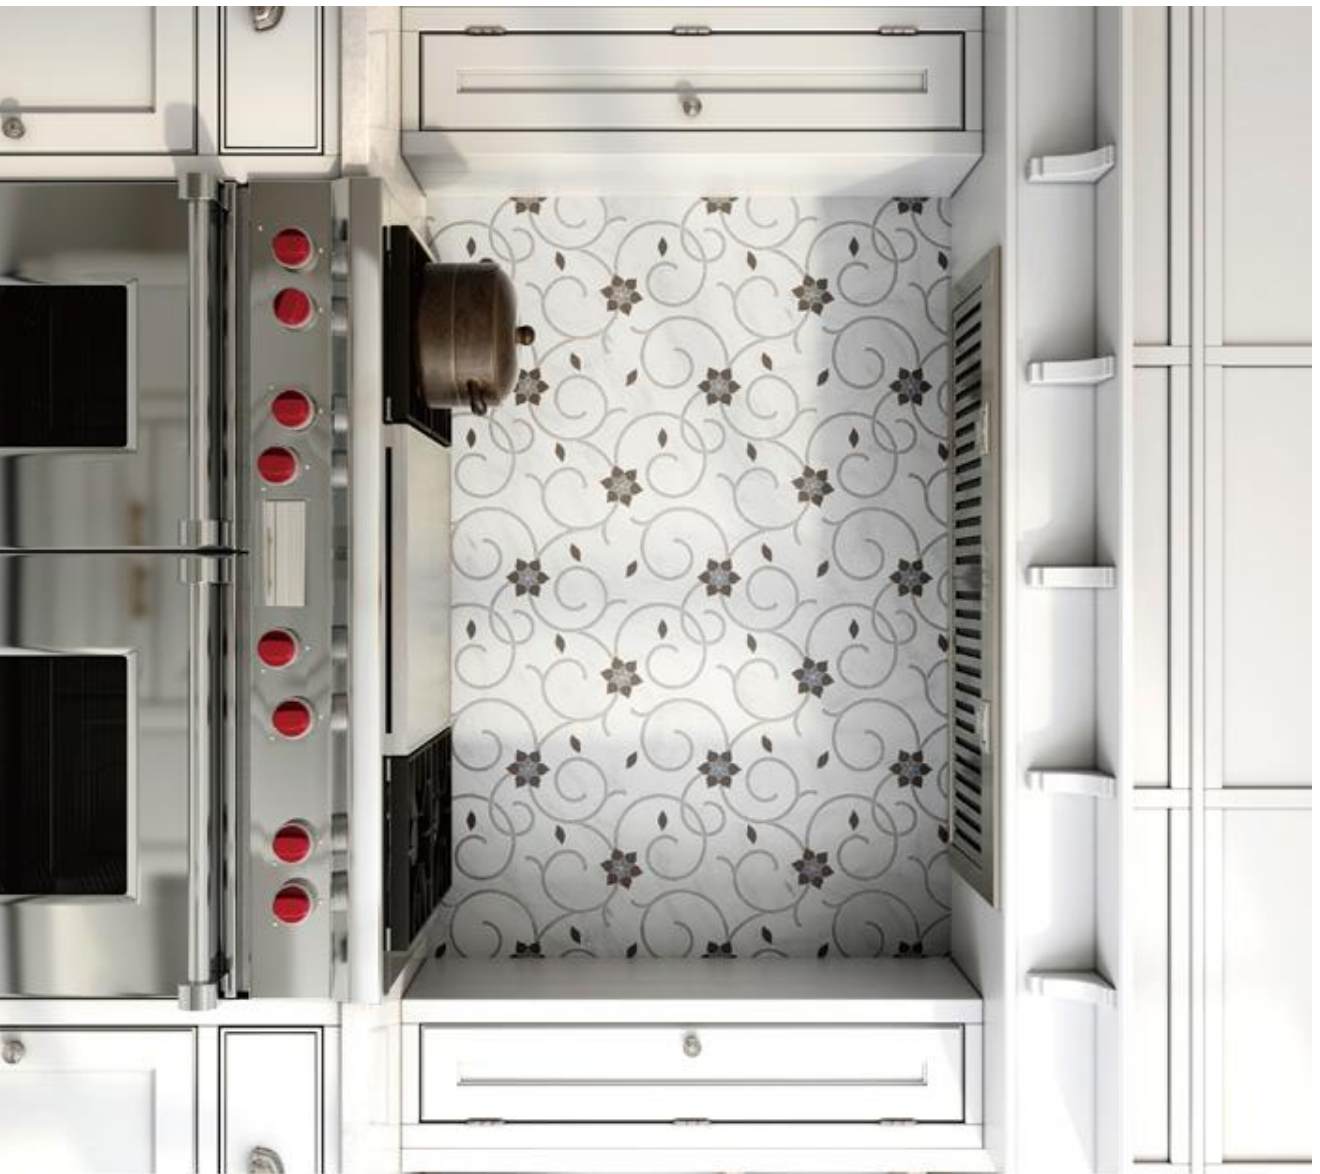

Douce Collection Dulcet Tile

**B·D·G**

TILE • DESIGN GROUP

[BDGDESIGNGROUP.COM](http://BDGDESIGNGROUP.COM)

2827 Presidio Dr.  
San Diego, CA  
+1.619.291.3234

**DOUCE / 1WDOUBBL**

**SIZE**

13.8" x 13.8" x 0.38"    350 x 350 x 9.5 mm    Tight Joint

**COVERAGE**

1.32 SF/Sheet    5 sheets/box    6.6 SF/box

**COLOR & FINISH**

Bianco Betta Honed    Thela Grey Polished  
 Tunisian Grey Polished    Wood Blue Polished

**USAGE**

- Interior Floor     Interior Wall     Fireplace
- Shower Floor     Shower Wall     Steam Room
- Exterior Floor     Exterior Wall     Pool