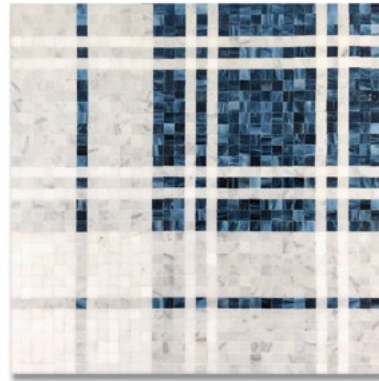

AKDO

BALMORAL PLAID

---

Far Beyond the Surface

Balmoral Plaid Ash Gray,  
Tiger Skin, Thassos (H)

MB1809-BLMLHO

Balmoral Plaid Sapphire (G)  
Art Glass, Carrara (H), Thassos (H)

GL1906-BLMLHO

Balmoral Plaid Silver Stone,  
Dark Olive, Ephesus Dune (H)

MB1630-BLMLHO

Balmoral Plaid Windstorm,  
Torrent, Carrara Bella (H)

MB2345-BLMLHO

Balmoral Plaid Thassos, Carrara,  
Turkish Gray, Tiger Skin (H)

MB1232-BLMLHO

Product shown on cover: Balmoral Plaid Ash Gray, Tiger Skin, Thassos (H)  
Product shown: Balmoral Plaid Sapphire (G) Art Glass, Carrara (H), Thassos (H)

Product shown: Balmoral Plaid Silver Stone, Dark Olive, Ephesus Dune (H)

### CONVERSION CHART

PROFILE	SIZE
Balmoral Plaid	13.38" x 13.38" = 1.24 sqft