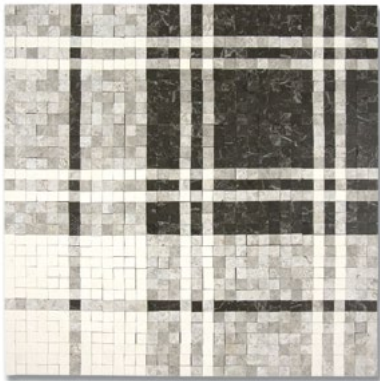

AKDO

BALMORAL PLAID

---

Far Beyond the Surface

Balmoral Plaid Ash Gray,  
Tiger Skin, Thassos (H)

MB1809-BLMLHO

Balmoral Plaid Sapphire (G)  
Art Glass, Carrara (H), Thassos (H)

GL1906-BLMLHO

Balmoral Plaid Silver Stone,  
Dark Olive, Ephesus Dune (H)

MB1630-BLMLHO

Balmoral Plaid Windstorm,  
Torrent, Carrara Bella (H)

MB2345-BLMLHO

Balmoral Plaid Thassos, Carrara,  
Turkish Gray, Tiger Skin (H)

MB1232-BLMLHO

Product shown on cover: Balmoral Plaid Ash Gray, Tiger Skin, Thassos (H)  
Product shown: Balmoral Plaid Sapphire (G) Art Glass, Carrara (H), Thassos (H)

Product shown: Balmoral Plaid Silver Stone, Dark Olive, Ephesus Dune (H)

### CONVERSION CHART

PROFILE	SIZE
Balmoral Plaid	13.38" x 13.38" = 1.24 sqft