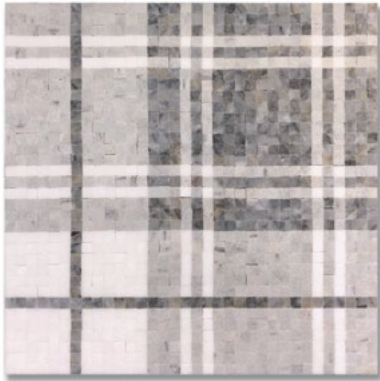

AKDO

BALMORAL PLAID

---

Far Beyond the Surface

Balmoral Plaid Ash Gray,  
Tiger Skin, Thassos (H)

MB1809-BLMLHO

Balmoral Plaid Sapphire (G)  
Art Glass, Carrara (H), Thassos (H)

GL1906-BLMLHO

Balmoral Plaid Silver Stone,  
Dark Olive, Ephesus Dune (H)

MB1630-BLMLHO

Balmoral Plaid Windstorm,  
Torrent, Carrara Bella (H)

MB2345-BLMLHO

Balmoral Plaid Thassos, Carrara,  
Turkish Gray, Tiger Skin (H)

MB1232-BLMLHO

Product shown on cover: Balmoral Plaid Ash Gray, Tiger Skin, Thassos (H)  
Product shown: Balmoral Plaid Sapphire (G) Art Glass, Carrara (H), Thassos (H)

Product shown: Balmoral Plaid Silver Stone, Dark Olive, Ephesus Dune (H)

### CONVERSION CHART

PROFILE	SIZE
Balmoral Plaid	13.38" x 13.38" = 1.24 sqft