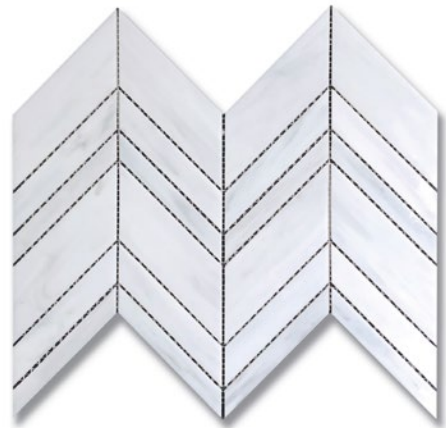

SWEET FIG

TOP: Rumour
MIDDLE: Madras
BASE: Amber, Patchouli

BROOKLYN CANDLE CO.
12.06.11 © 2011

BEACON

IKAT

Beacon Ikat Calico (G) Art Glass
GL2277-IKATG0

Beacon Ikat Carbon (G) Art Glass
GL2278-IKATG0

Beacon Ikat Sapphire (G) Art Glass
GL1906-IKATG0

Beacon Ikat Tundra (G) Art Glass
GL1909-IKATG0

Beacon Loom Calico (G) Art Glass
GL2277-LOOMG0

Beacon Loom Carbon (G) Art Glass
GL2278-LOOMG0

Beacon Loom Sapphire (G) Art Glass
GL1906-LOOMG0

Beacon Loom Tundra (G) Art Glass
GL1909-LOOMG0

BEACON

SPLENDOR

Beacon Splendor Calico (G) Art Glass
GL2277-SPLDGO

Beacon Splendor Carbon (G) Art Glass
GL2278-SPLDGO

Beacon Splendor Sapphire (G) Art Glass
GL1906-SPLDGO

Beacon Splendor Tundra (G) Art Glass
GL1909-SPLDGO