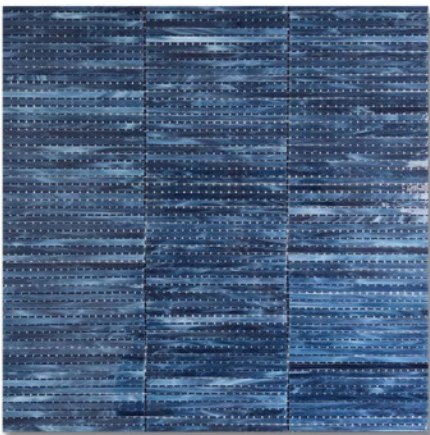

SWEET FIG

TOP: Rumour
MIDDLE: Madras
BASE: Amber, Patchouli

BROOKLYN CANDLE CO.
12.06.11 © 2011

BEACON

IKAT

Beacon Ikat Calico (G) Art Glass
GL2277-IKATG0

Beacon Ikat Carbon (G) Art Glass
GL2278-IKATG0

Beacon Ikat Sapphire (G) Art Glass
GL1906-IKATG0

Beacon Ikat Tundra (G) Art Glass
GL1909-IKATG0

Beacon Loom Calico (G) Art Glass
GL2277-LOOMG0

Beacon Loom Carbon (G) Art Glass
GL2278-LOOMG0

Beacon Loom Sapphire (G) Art Glass
GL1906-LOOMG0

Beacon Loom Tundra (G) Art Glass
GL1909-LOOMG0