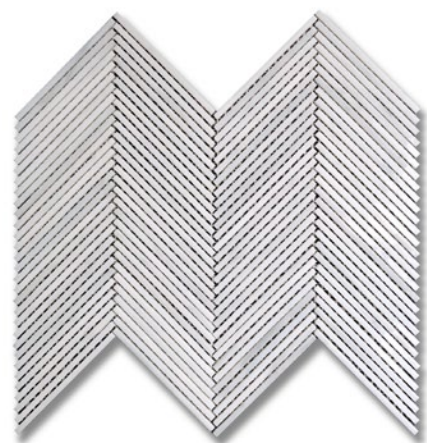

Beacon Brilliance Tundra (G) Art Glass
GL1909-BRLLGO

Beacon Evoke Calico (G) Art Glass
GL2277-EVOKG0

Beacon Evoke Carbon (G) Art Glass
GL2278-EVOKG0

Beacon Evoke Sapphire (G) Art Glass
GL1906-EVOKG0

Beacon Evoke Tundra (G) Art Glass
GL1909-EVOKG0

SWEET FIG

TOP: Rumour
MIDDLE: Madras
BASE: Amber, Patchouli

BROOKLYN CANDLE CO.
12.06.11 © 2011

BEACON

IKAT

Beacon Ikat Calico (G) Art Glass
GL2277-IKATG0

Beacon Ikat Carbon (G) Art Glass
GL2278-IKATG0

Beacon Ikat Sapphire (G) Art Glass
GL1906-IKATG0

Beacon Ikat Tundra (G) Art Glass
GL1909-IKATG0

Beacon Loom Calico (G) Art Glass
GL2277-LOOMG0

Beacon Loom Carbon (G) Art Glass
GL2278-LOOMG0

Beacon Loom Sapphire (G) Art Glass
GL1906-LOOMG0

Beacon Loom Tundra (G) Art Glass
GL1909-LOOMG0