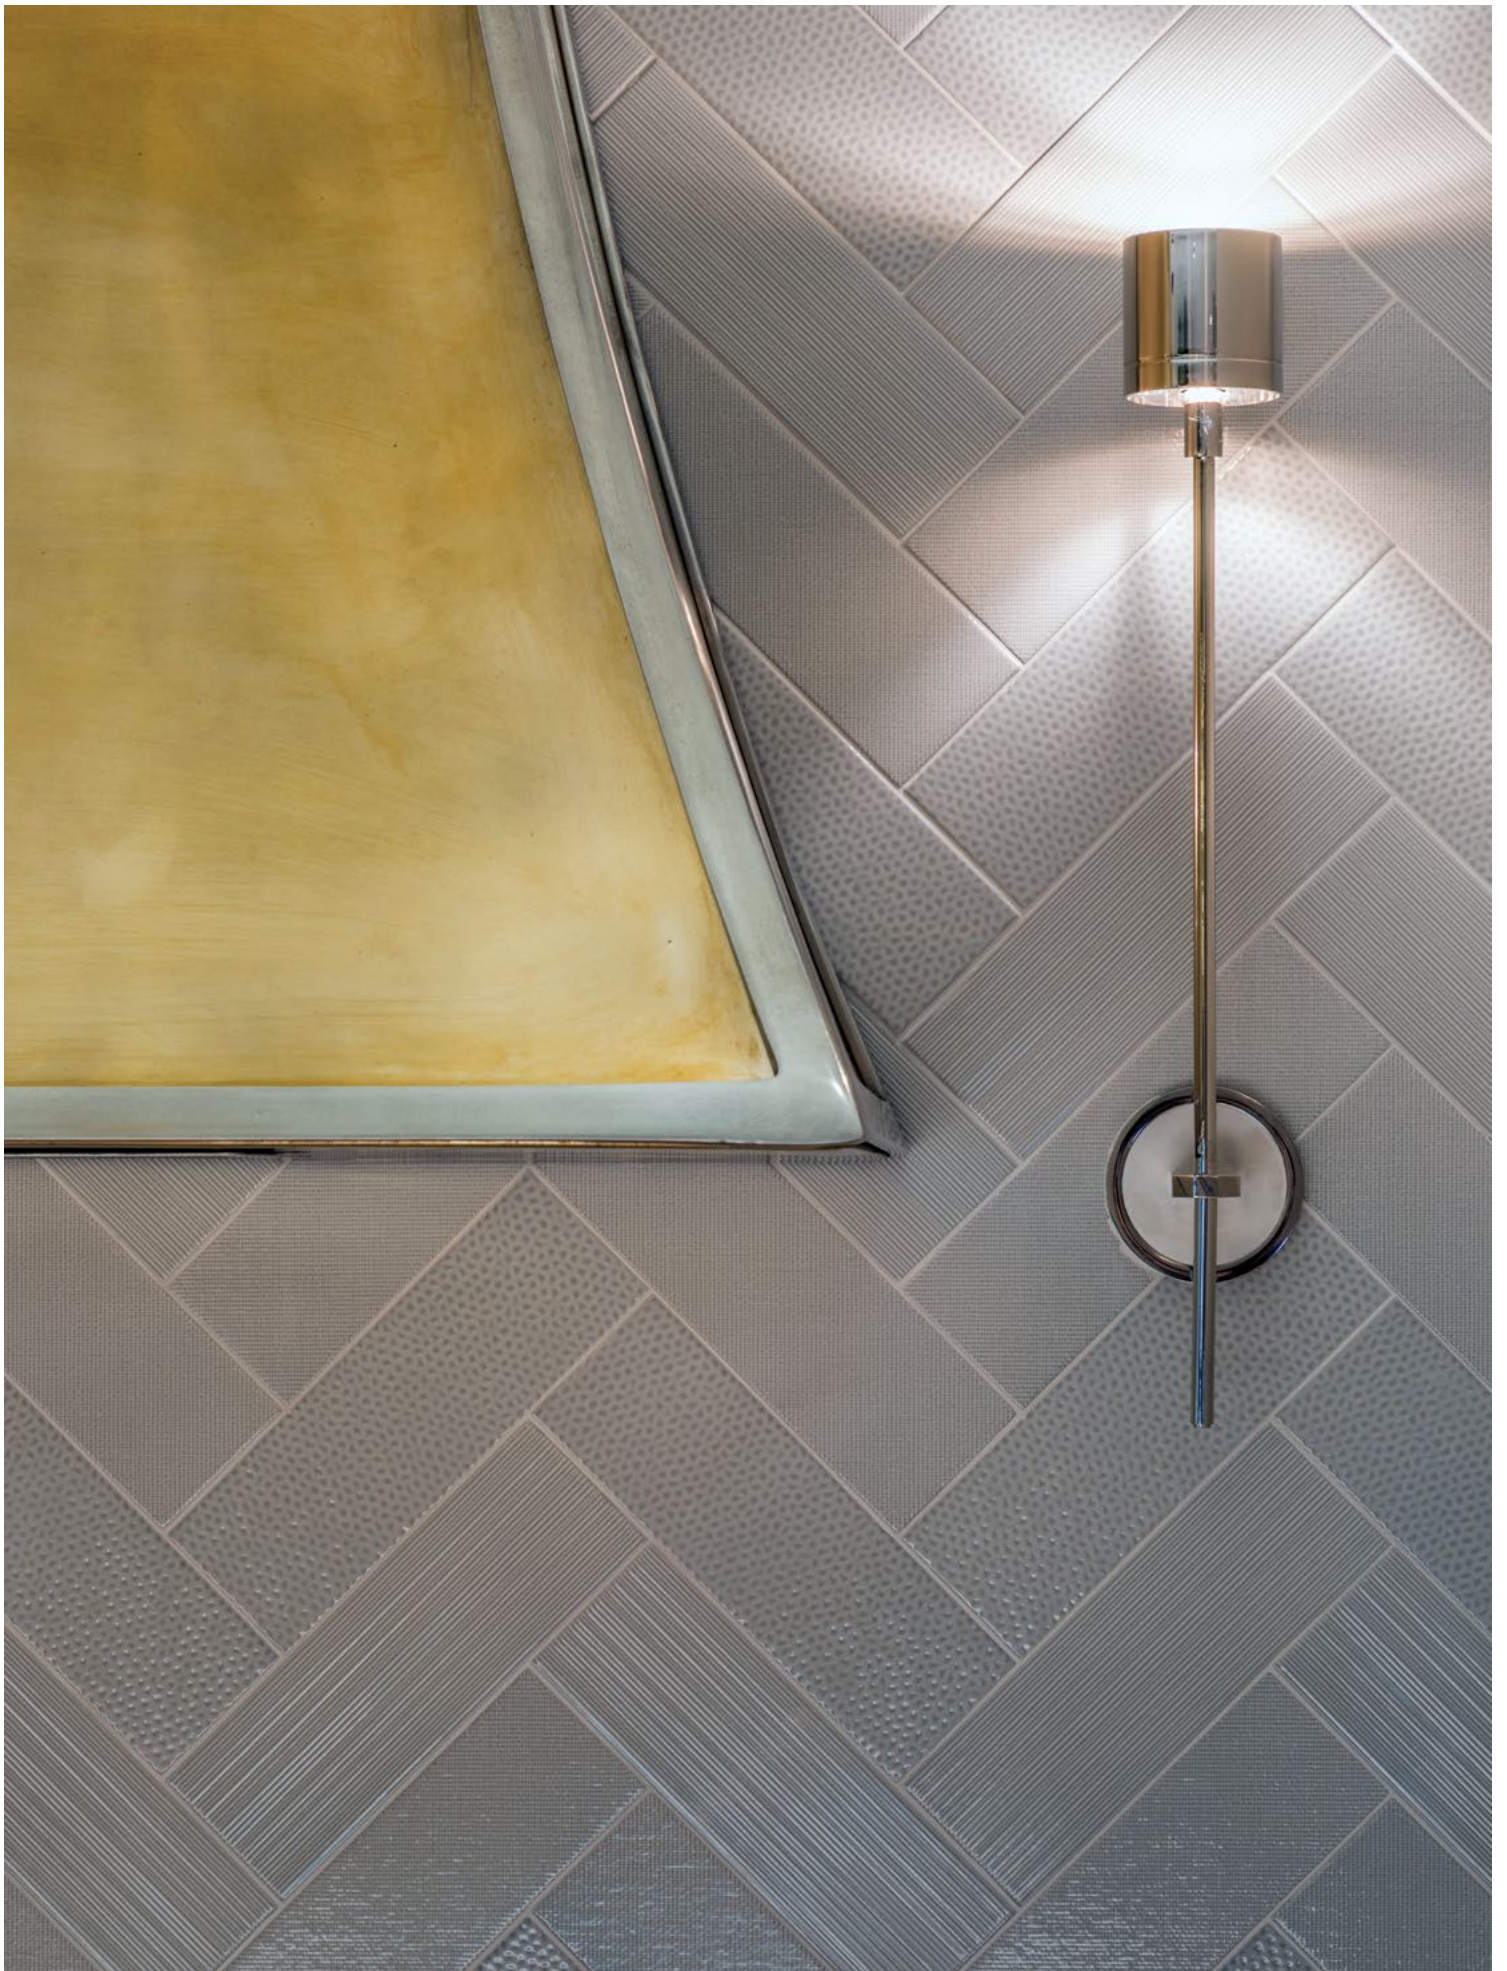

## Minimalist Liners & Corners

*Special Order*

**Impressions Minimalist  
Liner Gold (G)**

CR2096-LN12G0

**Impressions Minimalist  
Corner Gold (G)**

CR2096-LNCRG0

**Impressions Minimalist  
Liner Silver (G)**

CR2097-LN12G0

**Impressions Minimalist  
Corner Silver (G)**

CR2097-LNCRG0

**Product shown: Impressions Minimalist Liner Gold (G)  
and Impressions 4" x 12" Tidal (Hammered)**