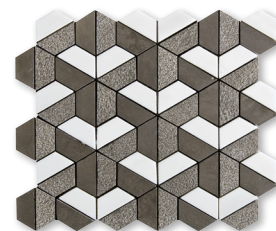

## bosphorus limestone

The Bosphorus Limestone Tile Collection is a finely-crafted blend of contemporary designs and ancient materials. Elongated shapes, hexagonal mosaics and versatile elegant moldings bring this collection to life. Our Bosphorus tiles have a deeply rich color meant to enhance steady and strong design themes. A reference to the iconic Bosphorus strait of Istanbul, the rich deep brown of this collection evokes history and antiquity. Located between the continents of Europe and Asia, this iconic strait has been the foundation for many civilizations and cultural traditions. A sedimentary rock, limestone has long been a mainstay in architecture due to its beauty and utility. From the Pyramids of Giza to the Lincoln Memorial, it has formed some of the most iconic buildings in the world. The Bosphorus Limestone Tile Collection is perfect for backsplashes and all interior walls and floors.

mosaics

MS01299  
bosphorus  
2"x2" textured mosaic  
12"x12"x3/8" sheets  
1.00 sqft/pcs

MS01289  
bosphorus  
full hexagon textured mosaic  
10 3/8"x12"x3/8" sheets  
0.86 sqft/pcs

MS01267  
bosphorus  
3d hexagon textured 3/8" mosaic  
10 3/8"x12"x3/8" sheets  
0.86 sqft/pcs