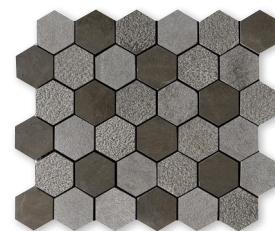

MS01289
bosphorus
full hexagon textured mosaic
10 3/8"x12"x3/8" sheets
0.86 sqft/pcs