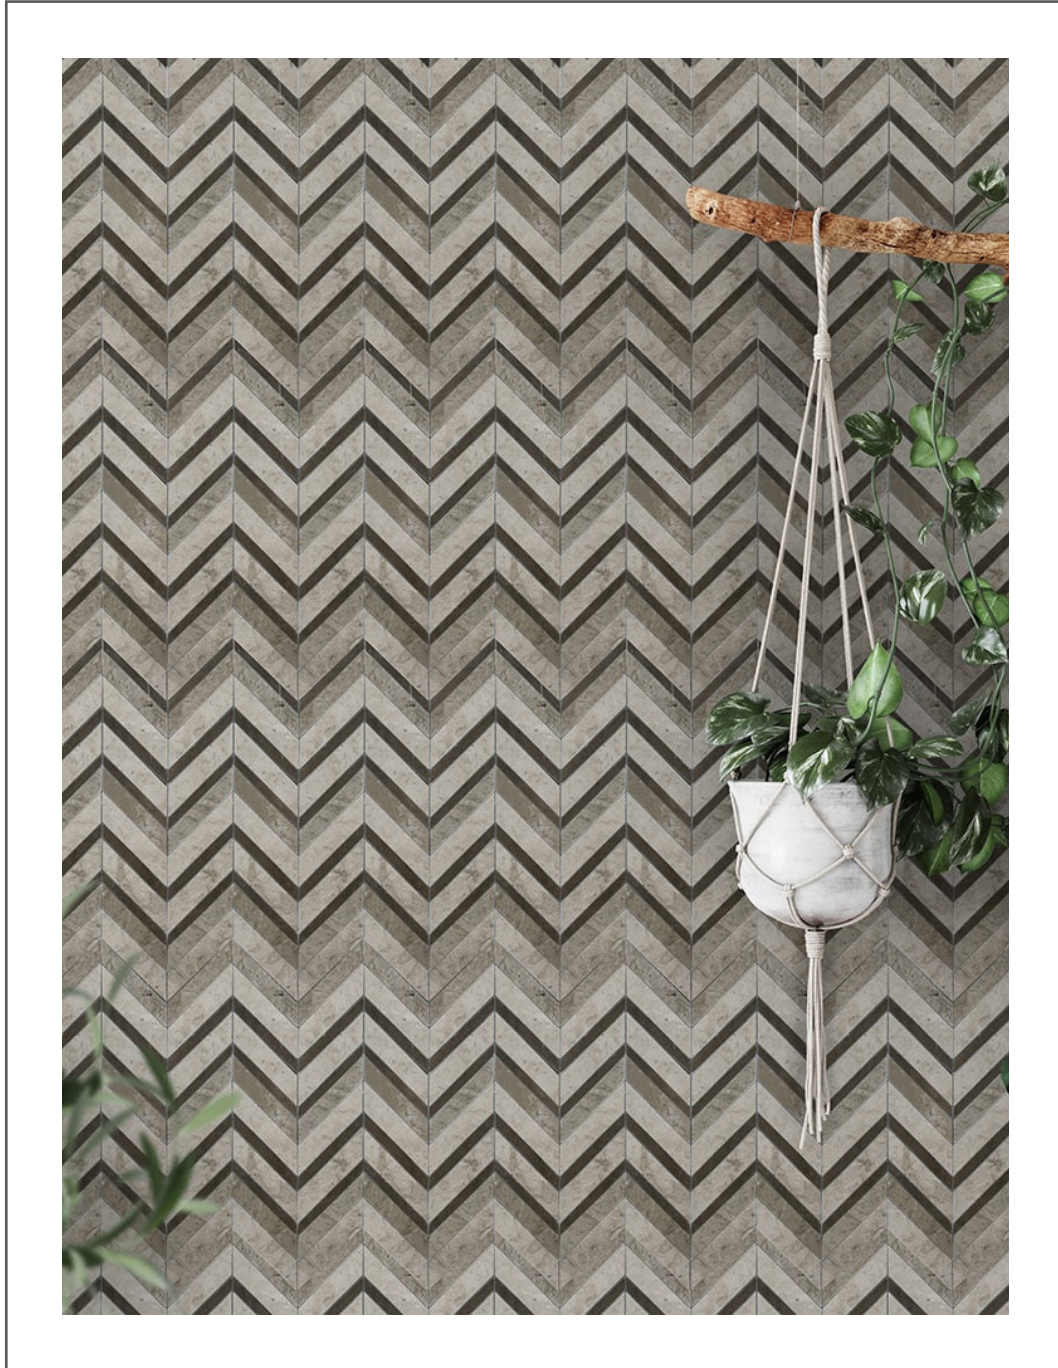

bosphorus limestone
tile collection

MARBLE SYSTEMS