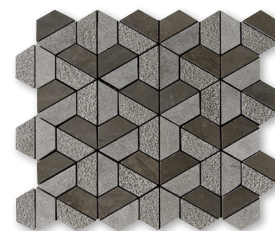

MS01267
bosphorus
3d hexagon textured 3/8" mosaic
10 3/8"x12"x3/8" sheets
0.86 sqft/pcs