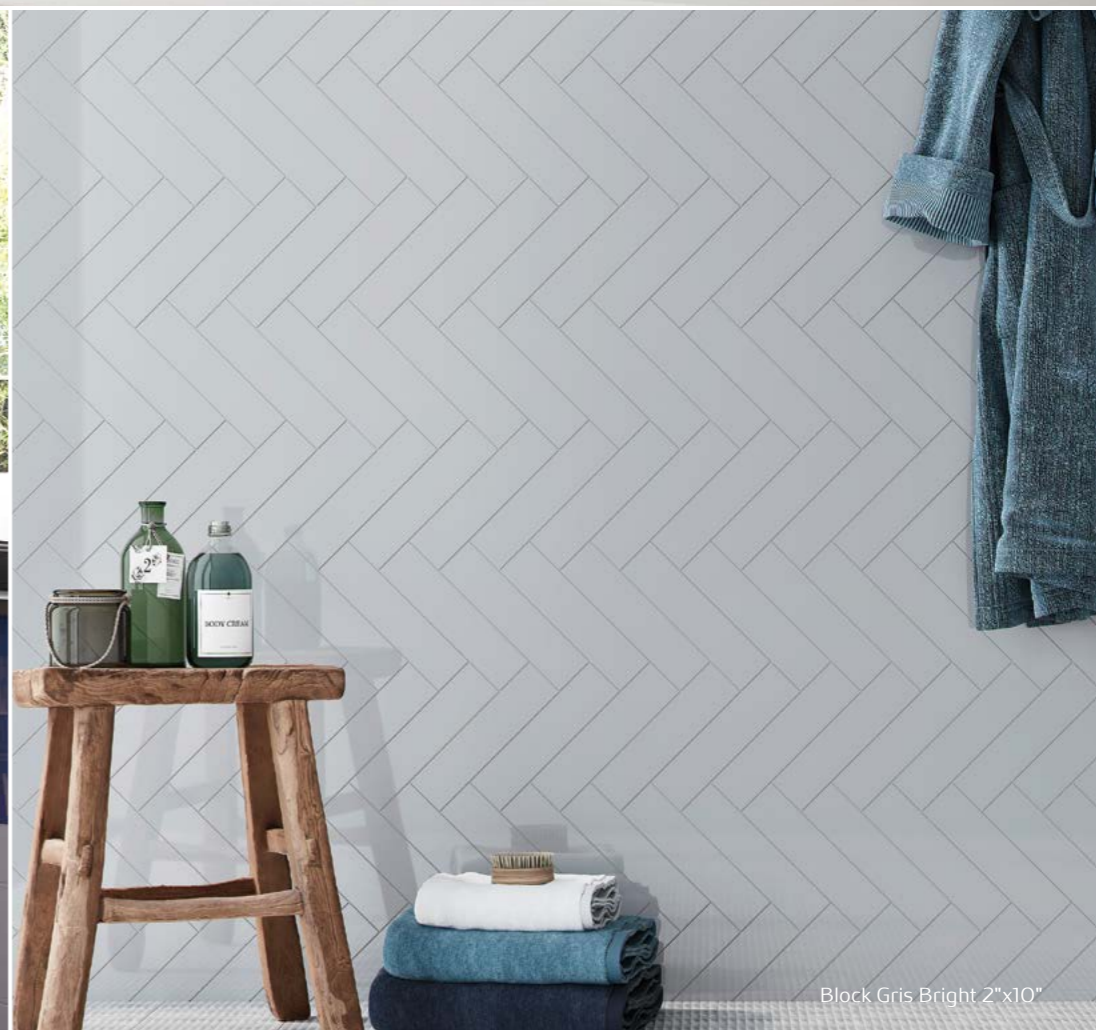

Azul

5"x6" Hexagon
GRNEOCA151

Negro

5"x6" Hexagon
GRNEOCA161

Block Blanco, Gris, Acero & Negro 5"x6" Hexagon

Block Acero Bright & Matte 2"x10" Arrow

Block Azul Bright 2"x10" & Gris 5"x6" Hexagon

Block Gris Bright 2"x10"