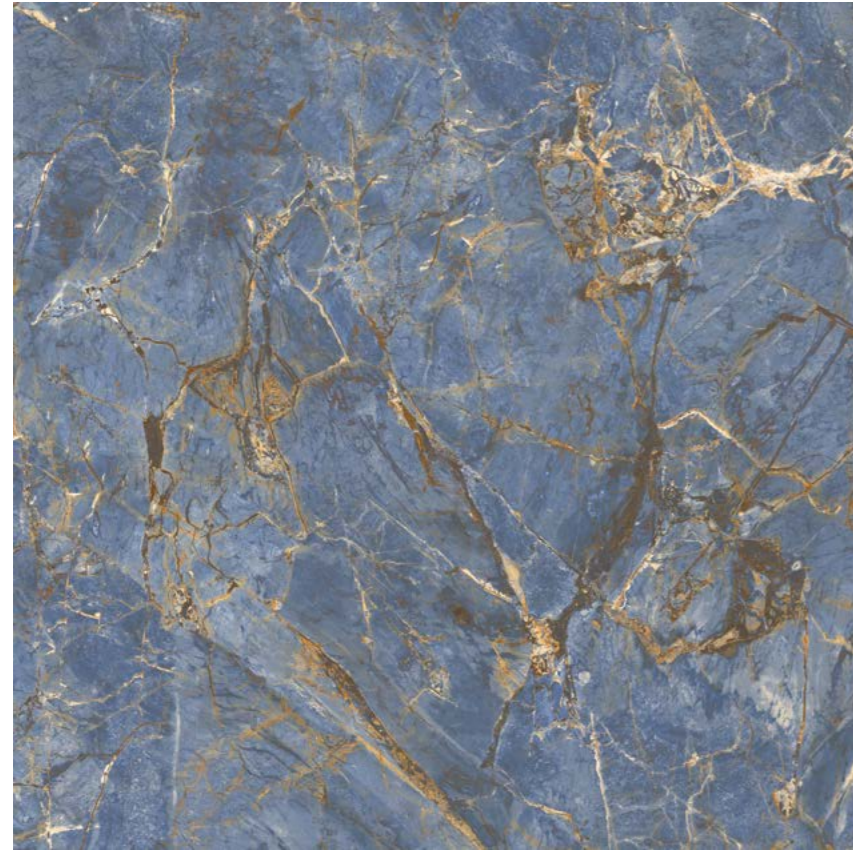

24"x48" R PO
FOI03E8011

Marble Parana 48"x48" R PO

Slabs

Matte & Polished Porcelain

48"x48" R 120x120 cm
24"x48" R 60x120 cm

Marble Nouveau

48"x48" R UP
F3702E8151

48"x48" R PO
F3701E8151