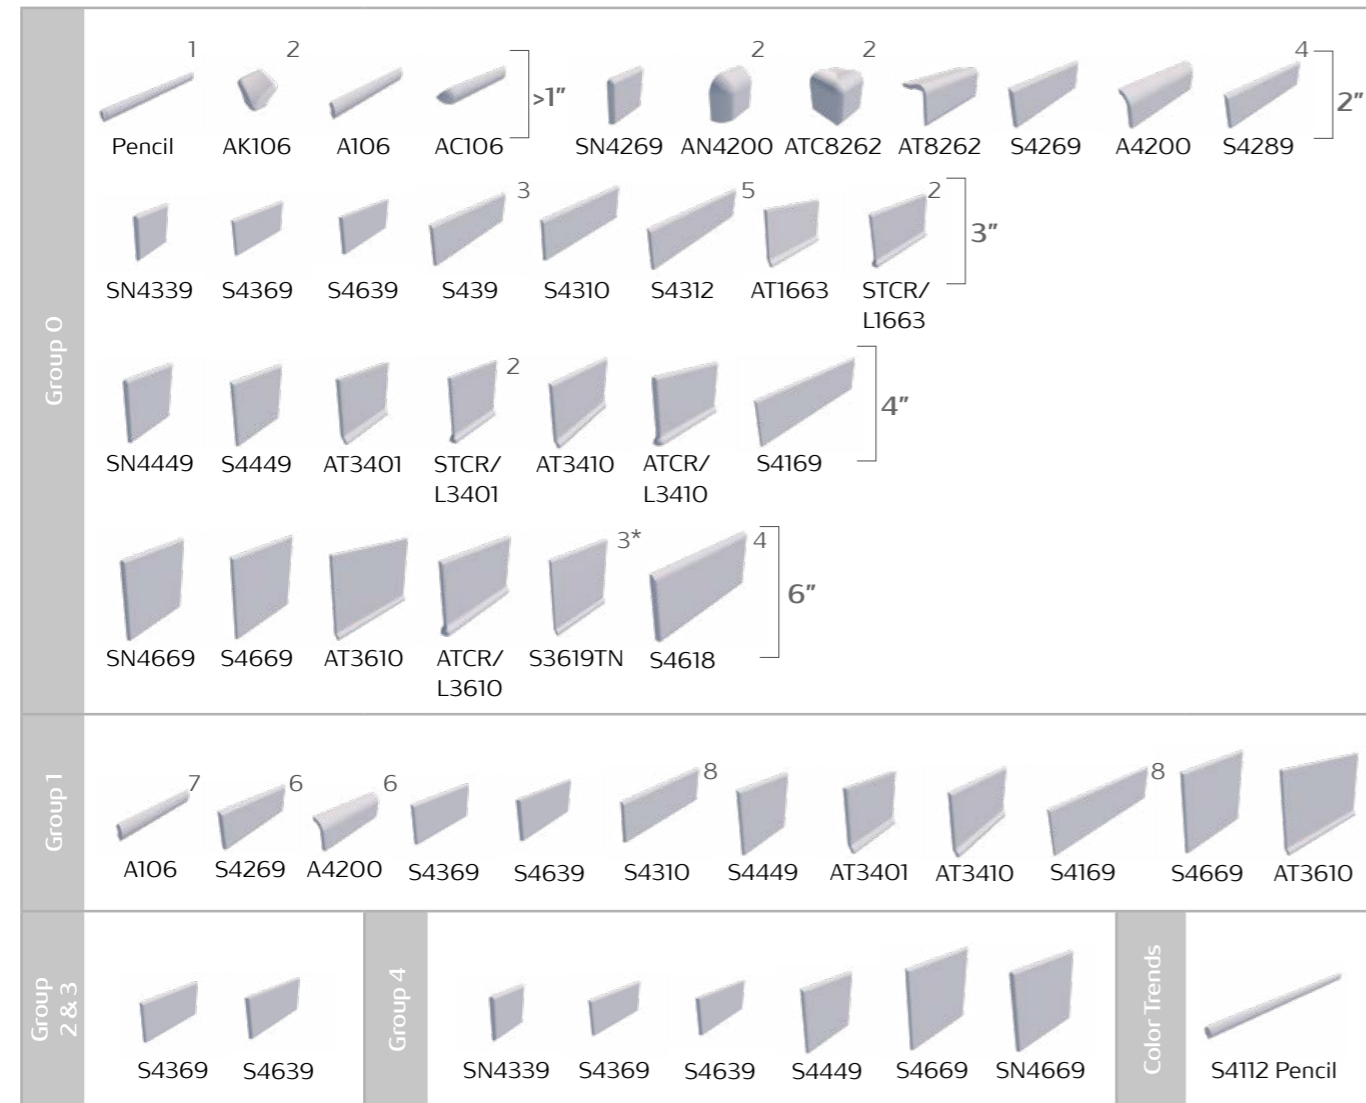

Color Collection Trims

Ceramic Wall

Wall Tiles

1. U081 & U761 Only; 2. U081 & U281 Only; 3. U081 Only; 4. U261 & U274 Not available; 5. U074 & U274 Not available; 6. U789 & U289 Not available; 7. U072 Not available; 8. U789 & U289 Only.

*Meets Los Angeles County Construction Code

Trims Descriptions

SKU #	Description	SKU #	Description	SKU #	Description
PENCIL	1/2x6 Pencil	S4289	2x8 Surface Bullnose	AT3401	4¼x4¼ Cove Base
S4112	1/2x12 Pencil	SN4339	3x3 Surface Bullnose Angle	STCR/L3401	4¼x4¼ Cove Angle
AK106	¾x¾ Universal In Angle	S4369	3x6 6" Surface Bullnose	AT3410	4x6 Cove Base
A106	¾x6 Bead	S4639	3x6 3" Surface Bullnose	ATCR/L3410	4x6 Cove Angle
AC106	¾x6 Bead Out Angle	S439	3x9 1/2 Surface Bullnose	S4169	4x16 Surface Bullnose
SN4269	2x2 Surface Cap Angle	S4310	3x10 Surface Bullnose	S4669	6x6 Surface Bullnose
AN4200	2x2 Radius Cap Angle	S4312	3x12 Surface Bullnose	SN4669	6x6 Surface Bullnose Angle
AT8262	2 1/8x2 5/8x6 Sink Rail	AT1663	3x6 Cove Base	AT3610	6x6 Cove Base
ATC8262	2 1/8x2 5/8 Sink Rail Angle	STCR/L1663	3x6 Cove Angle	ATCR/L3610	6x6 Cove Angle
S4269	2x6 Surface Cap	S4449	4¼x4¼ Surface Bullnose	S3619TN	6x6 Sanitary Cove Base
A4200	2x6 Radius Cap	SN4449	4¼x4¼ Surface Bullnose Angle	S4618	6x18 Surface Bullnose