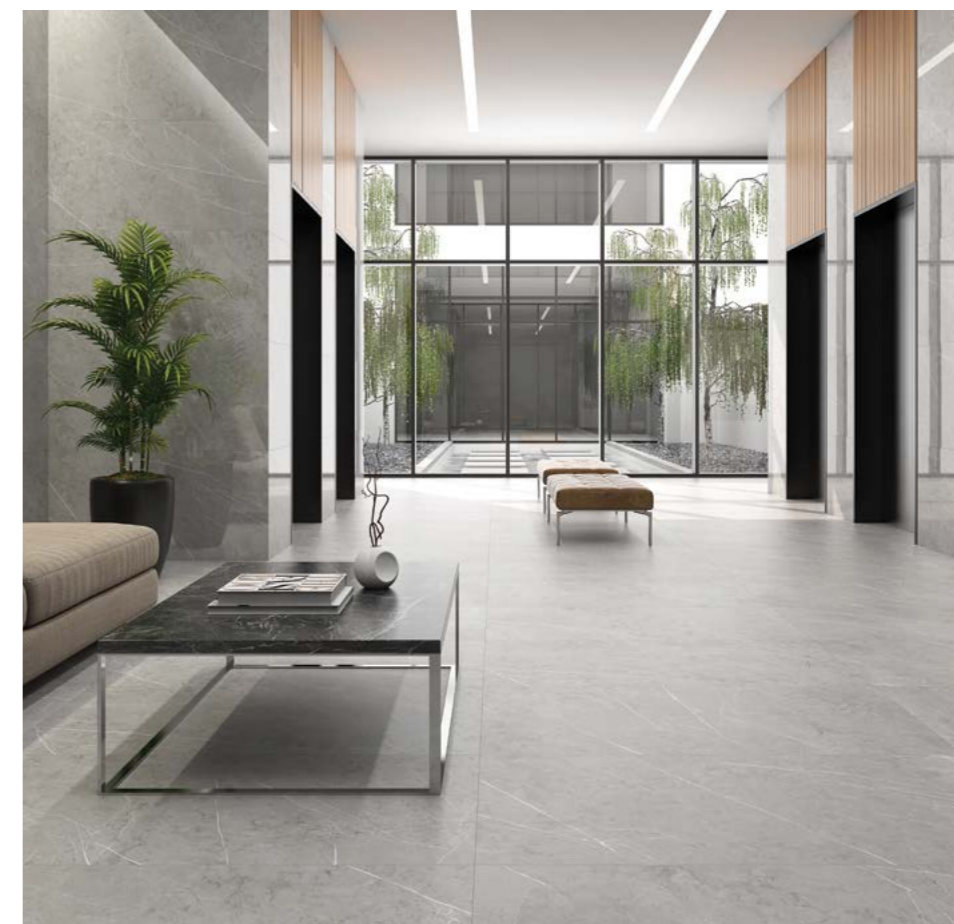

Piasentina Silver 24"x48" R PO & UP

Matte & Polished Porcelain

24"x48" R - 12"x24" R