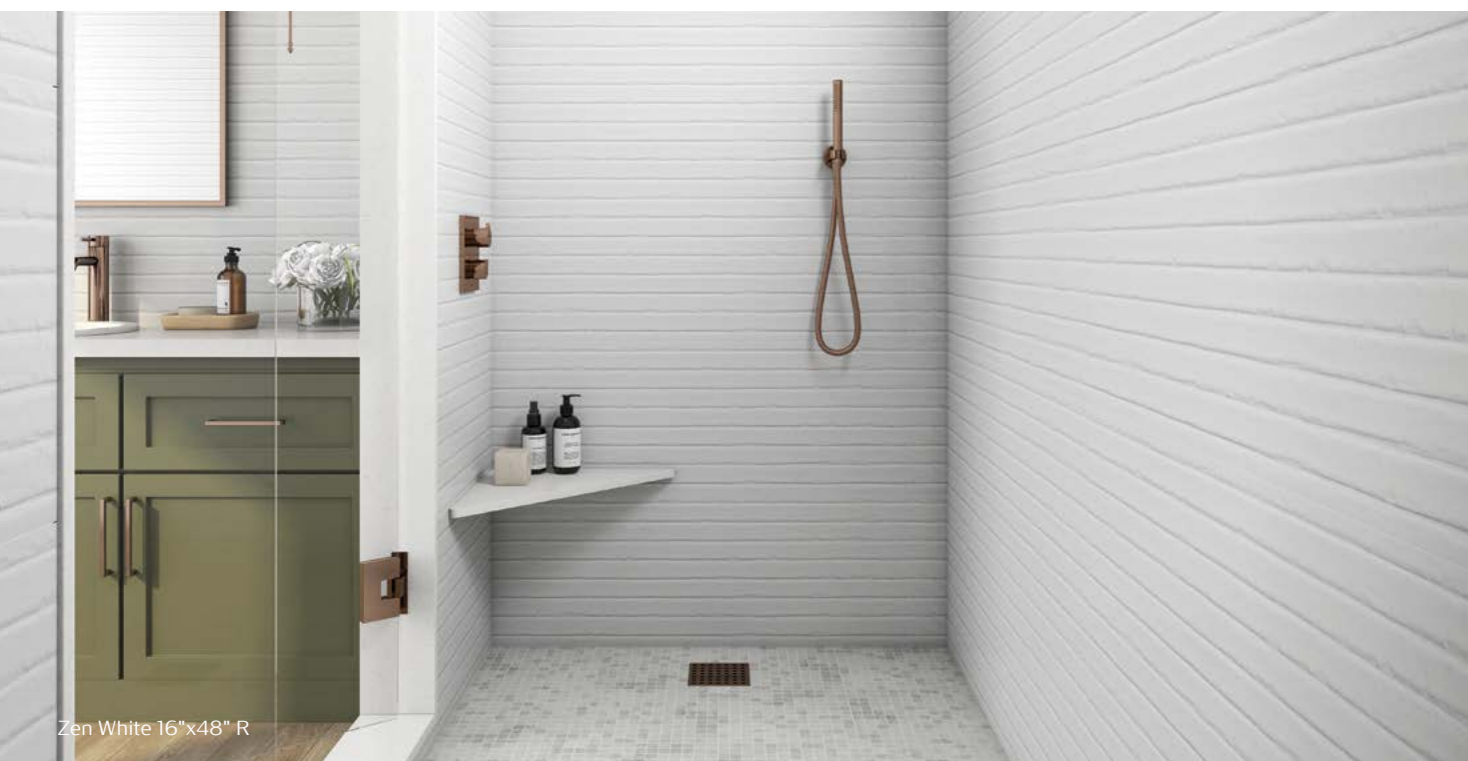

White

16"x48" R
FCV01MC011

White

16"x48" R
FCV01MC161

Zen White 16"x48" R

Zen Black 16"x48" R

Brickell

A unique adaptation of brick. Our Brickell Collection is a ceramic wall tile with excellent definition and texture. The realism achieved with this product makes it extremely versatile and its neutral color palette allows you to create both rustic and modern spaces.