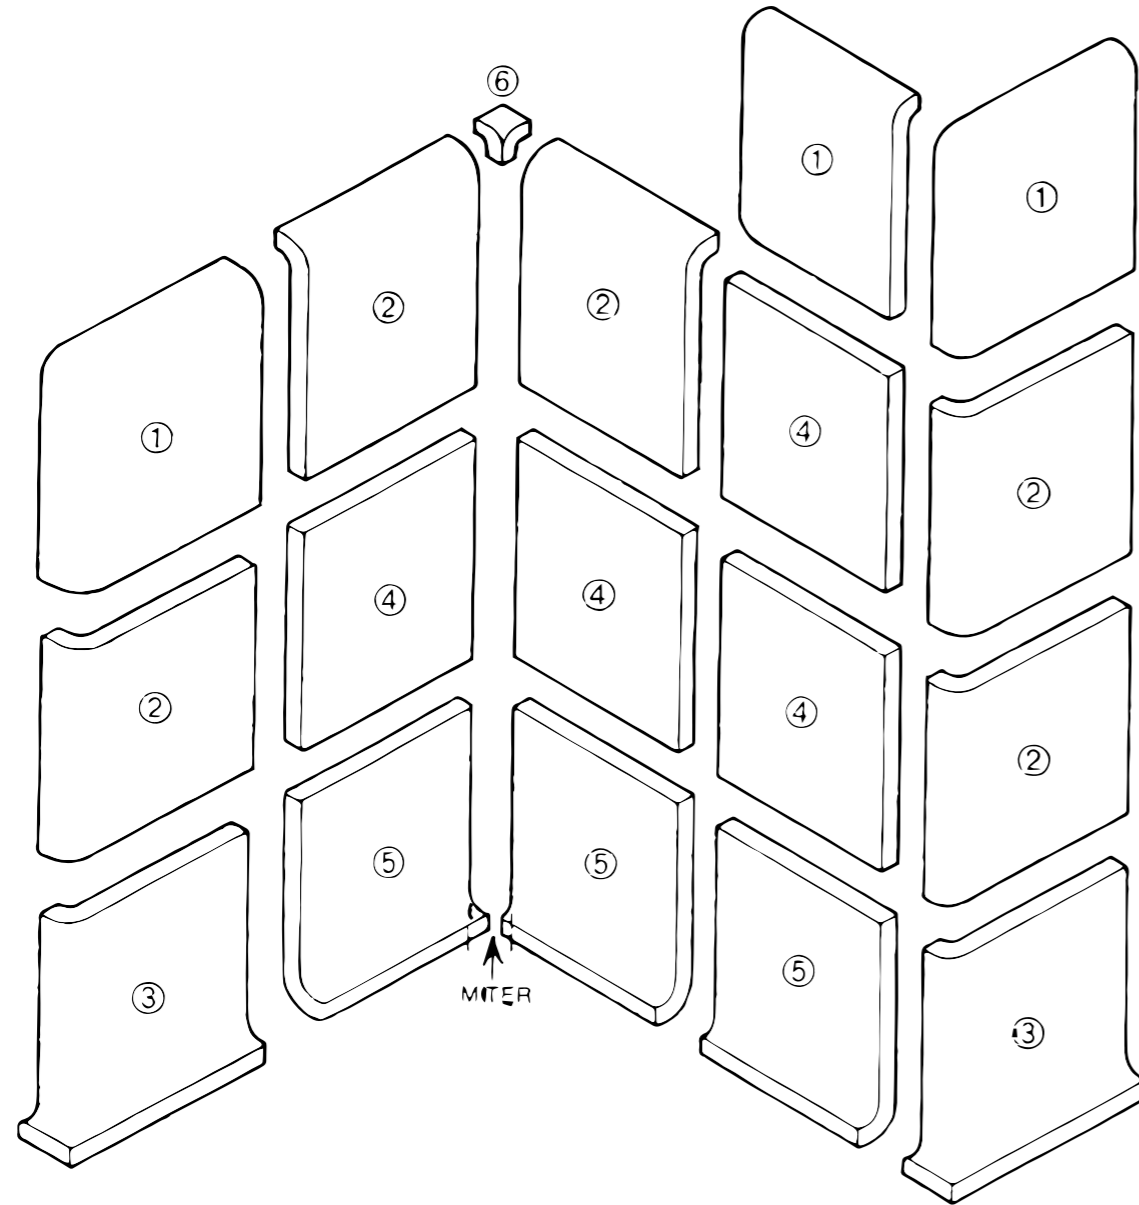

Trims Installation Suggestion

4 1/4"x4 1/4" Conventional Square in Corners

1. SN4449 - 4 1/4 x 4 1/4 Surface Bullnose Angle
2. S4449 - 4 1/4 x 4 1/4 Surface Bullnose
3. STCR3401 - 4 1/4 x 4 1/4 Cove Angle
4. 4 1/4 x 4 1/4 Field Tile
5. AT3401 - 4 x 4 Cove Base
6. AK106 - 3/4 x 3/4 Universal In Angle