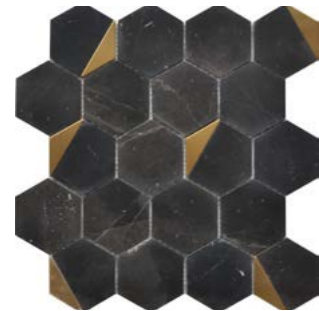

Carrara Hexagon
12"x12" Mosaic
FWMGST1001

Thassos Square
9"x9" Mosaic
USTMCHWM06

Nero Marquina Square
9"x9" Mosaic
USTMCHWM07

Thassos & Nero Marquina Dot
11"x12" Mosaic
USTHXWM08

Nero Marquina Hexagon
12"x13" Mosaic
USTOCWM10