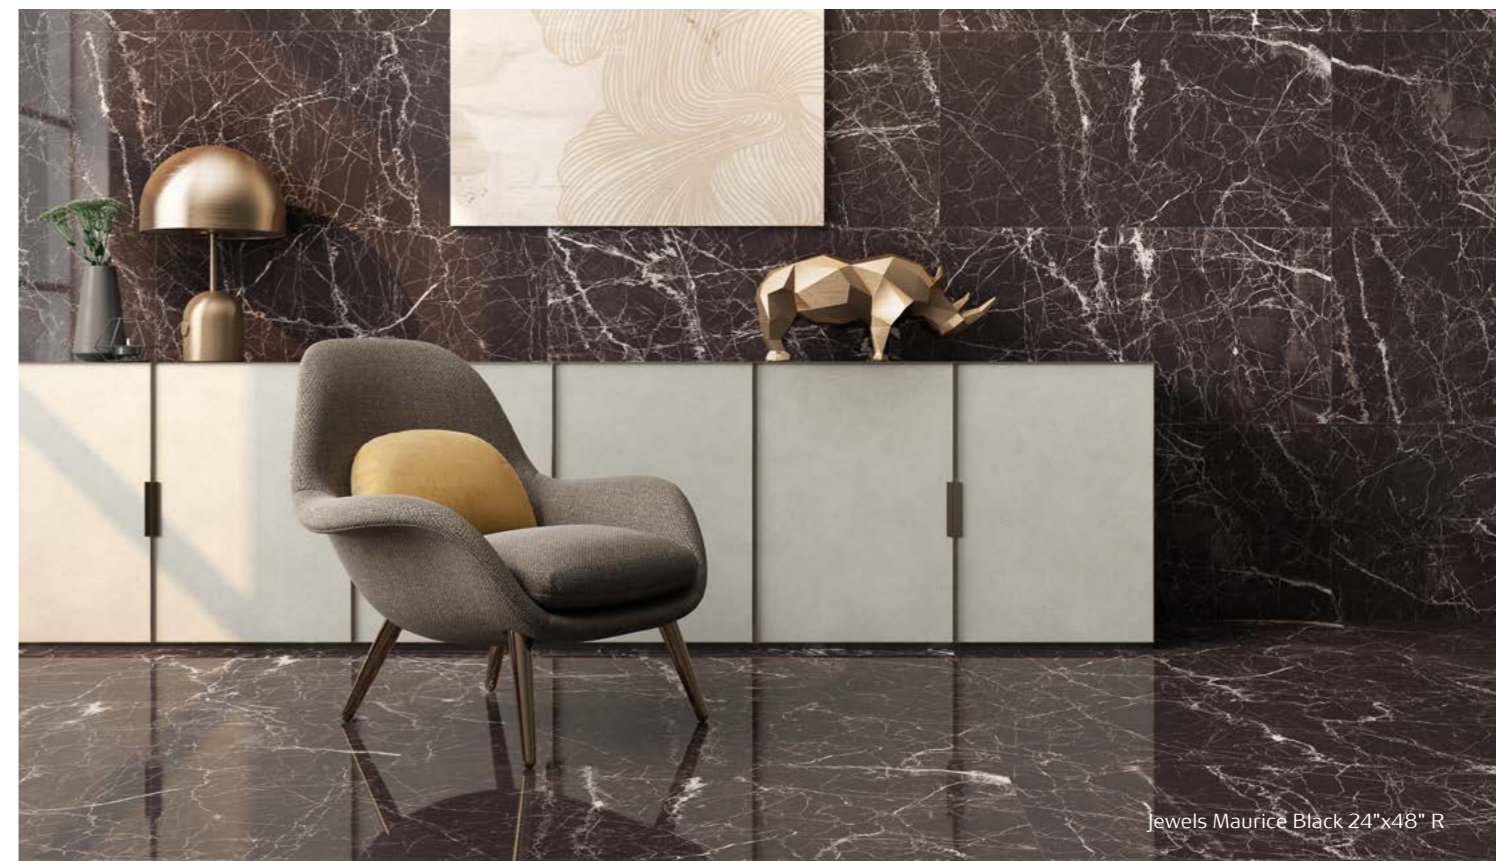

Jewels Maurice Black 24"x48" R