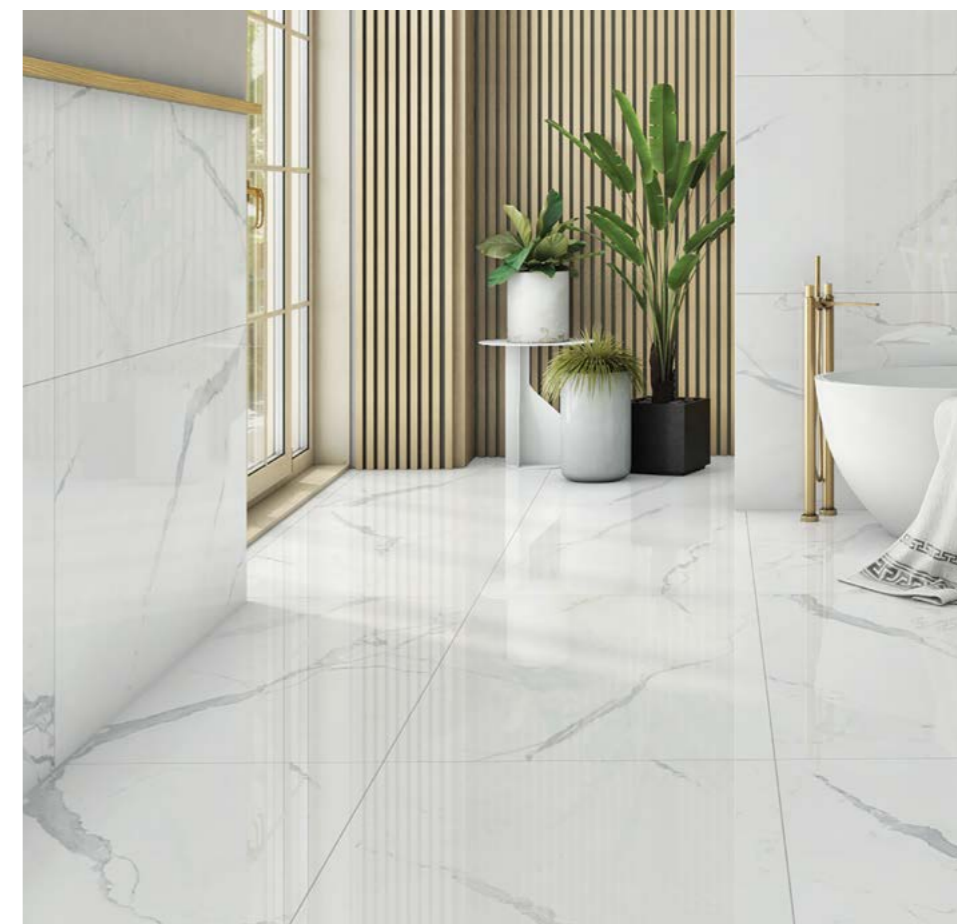

The Alaska White boasts graceful gray veining which give rise to interesting contrasts between its delicate veins and its homogeneous white base, making it a perfect ally for interior design.

Alaska White 24"x48" R PO