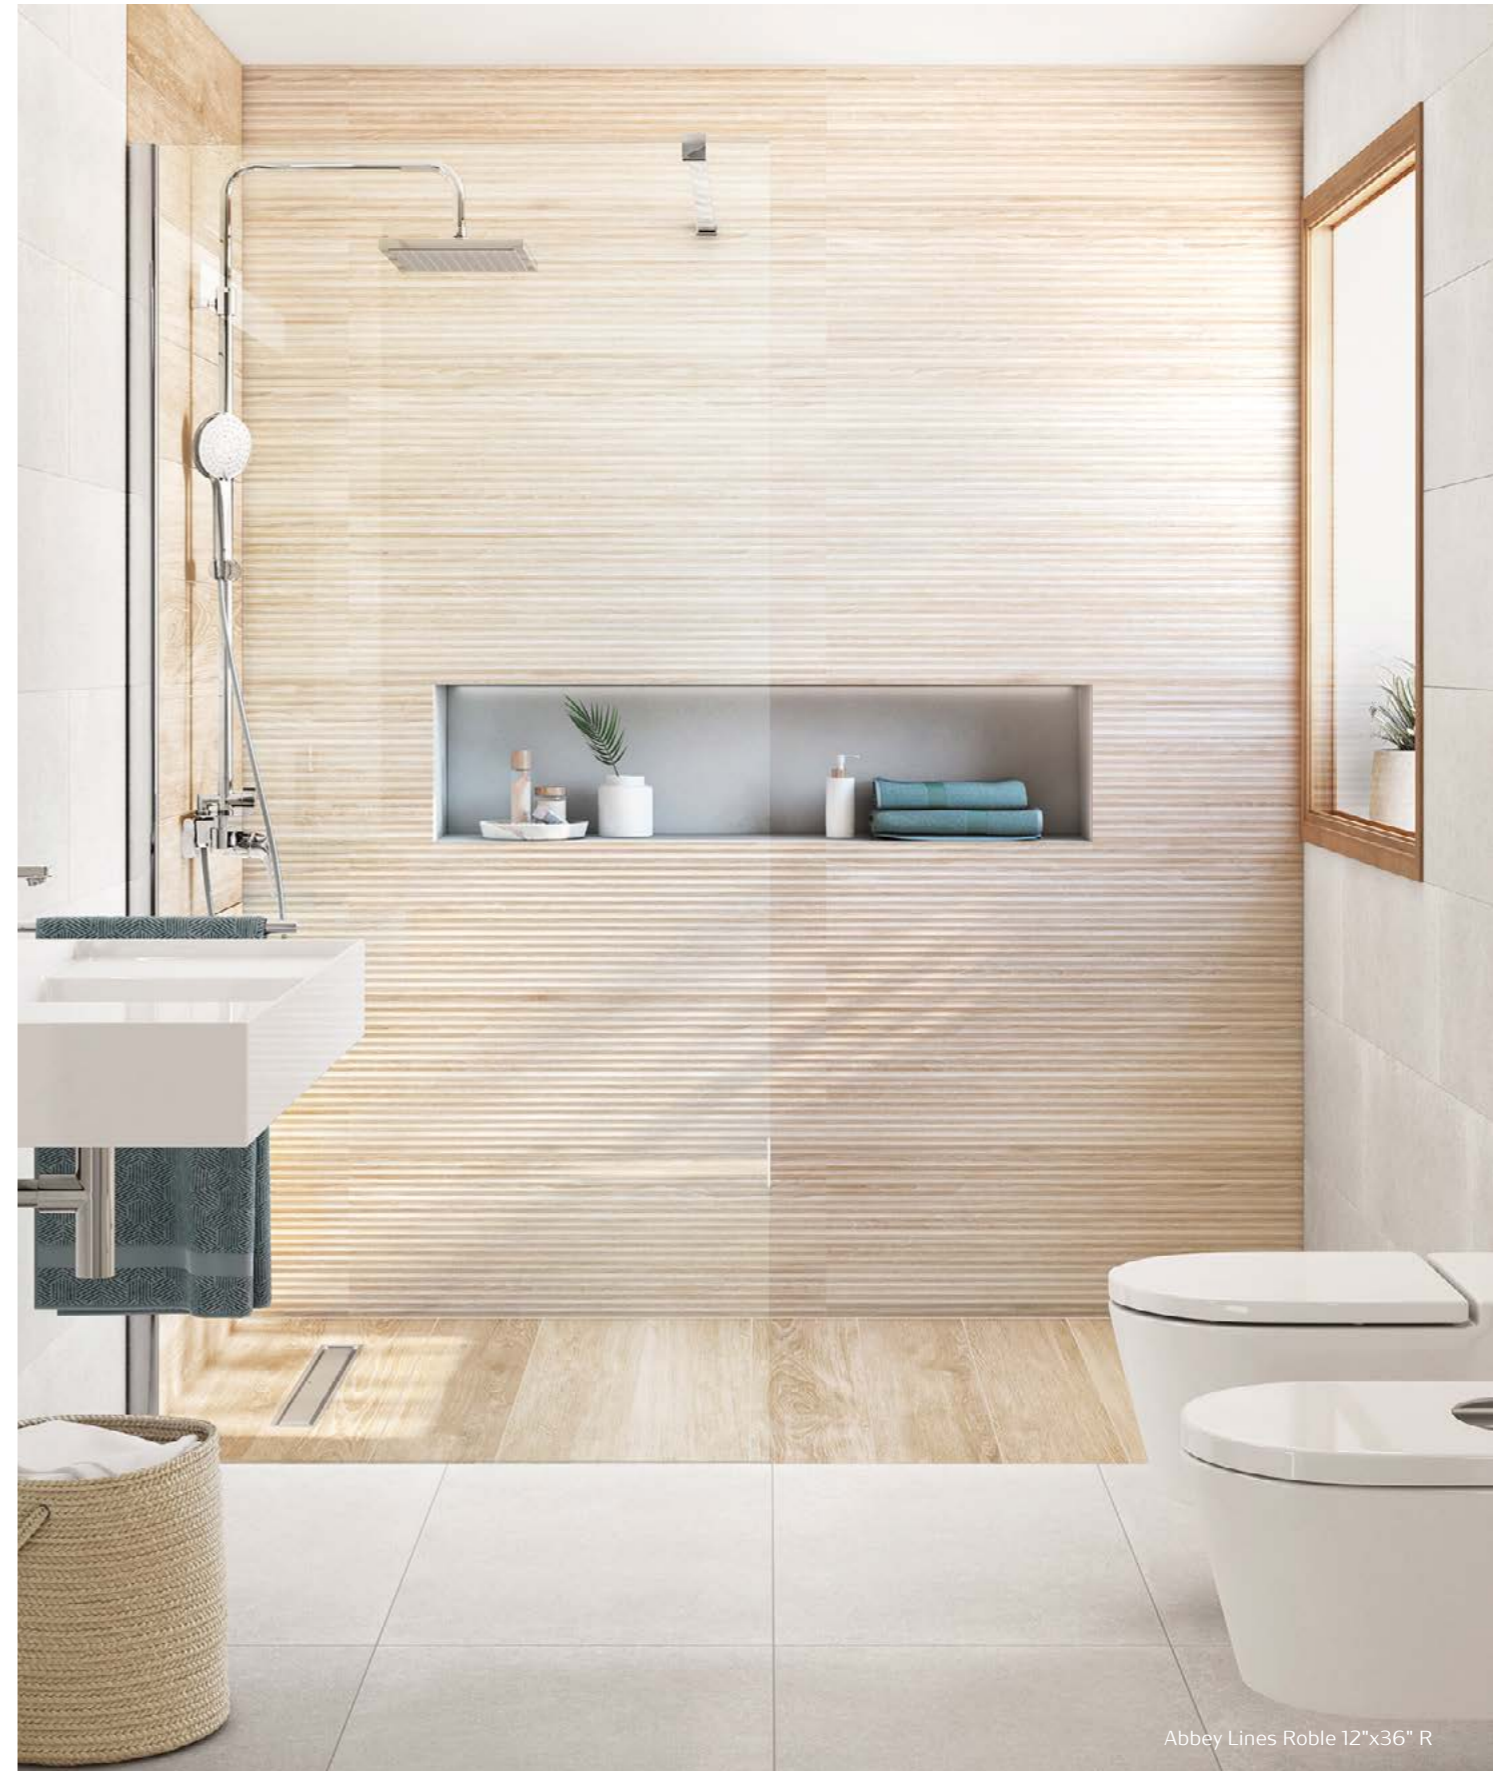

Suite Roble

12"x36" R
FOA3TAW741

Abbey Lines Roble 12"x36" R

Borneo Chevron

Borneo Chevron, a porcelain tile that replicates the characteristic geometric arrows of wooden floors. With as many installation possibilities as you can imagine, Borneo Chevron enables the combination of right and left arrows to create original sequences for residential or commercial projects.