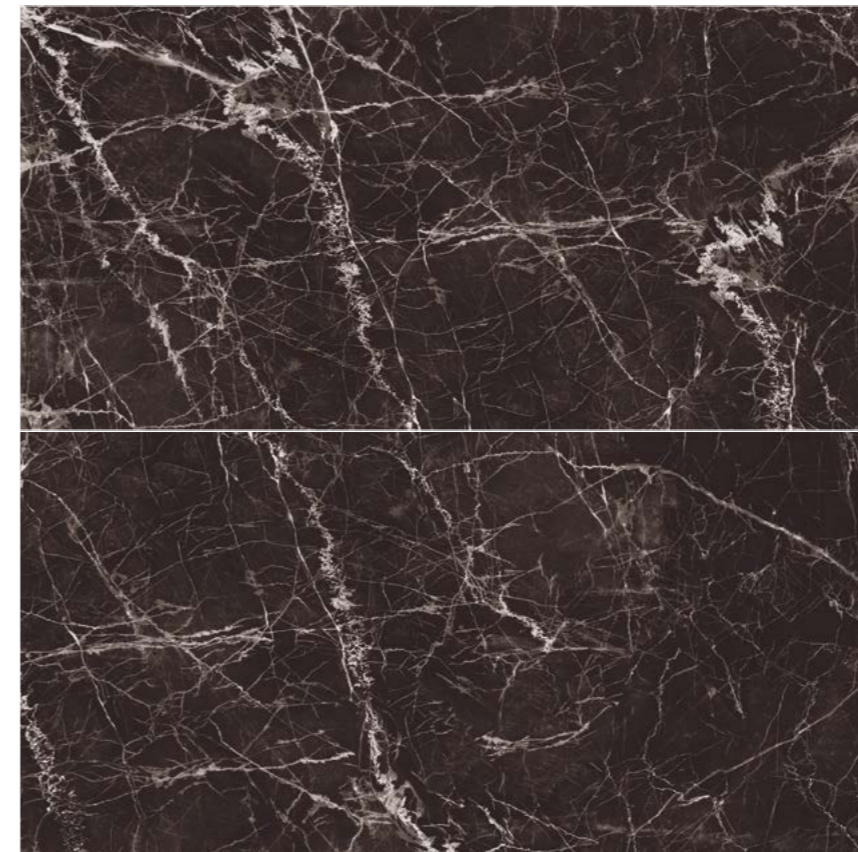

Jewels Laurent White 24"x48" R

Glazed Porcelain

  24"x48" R - 12"x24" R

24"x48" R 60x120 cm
12"x24" R 30x60 cm

Laurent White

24"x48" R
 ULAURP01LBV

12"x24" R
 ULAURP016HV

Maurice Black