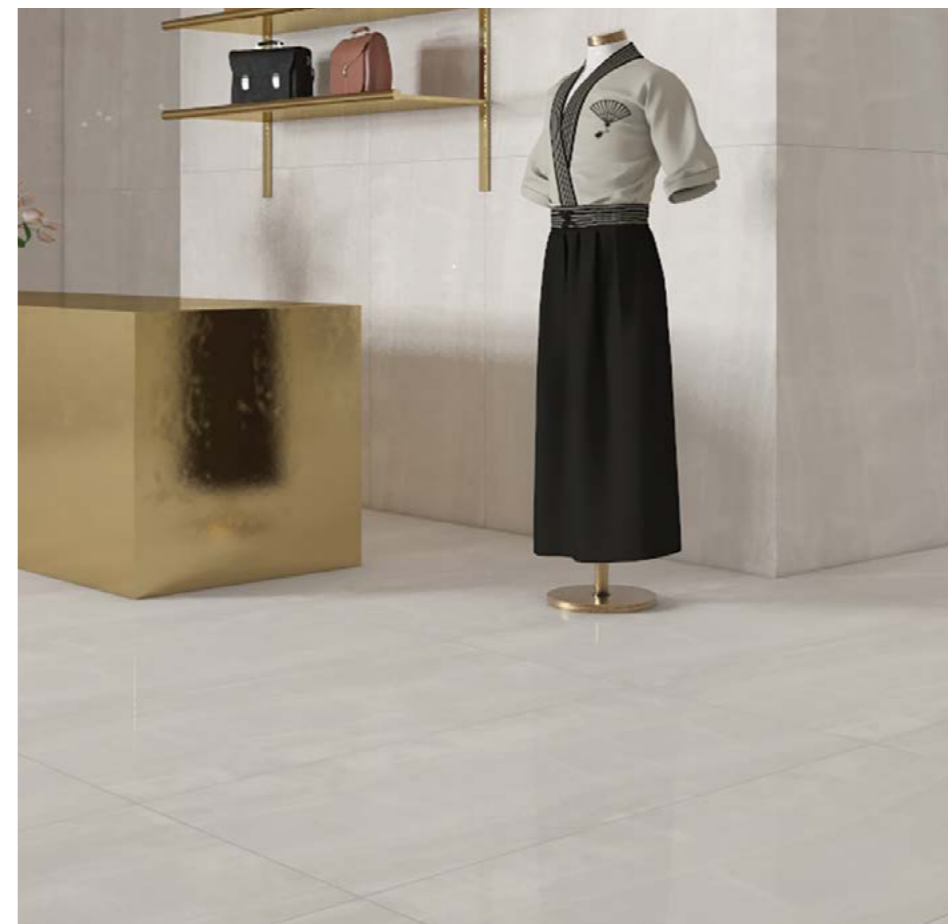

Onyx White 24"x48" R PO

Matte & Polished Porcelain

24"x48" R - 12"x24" R