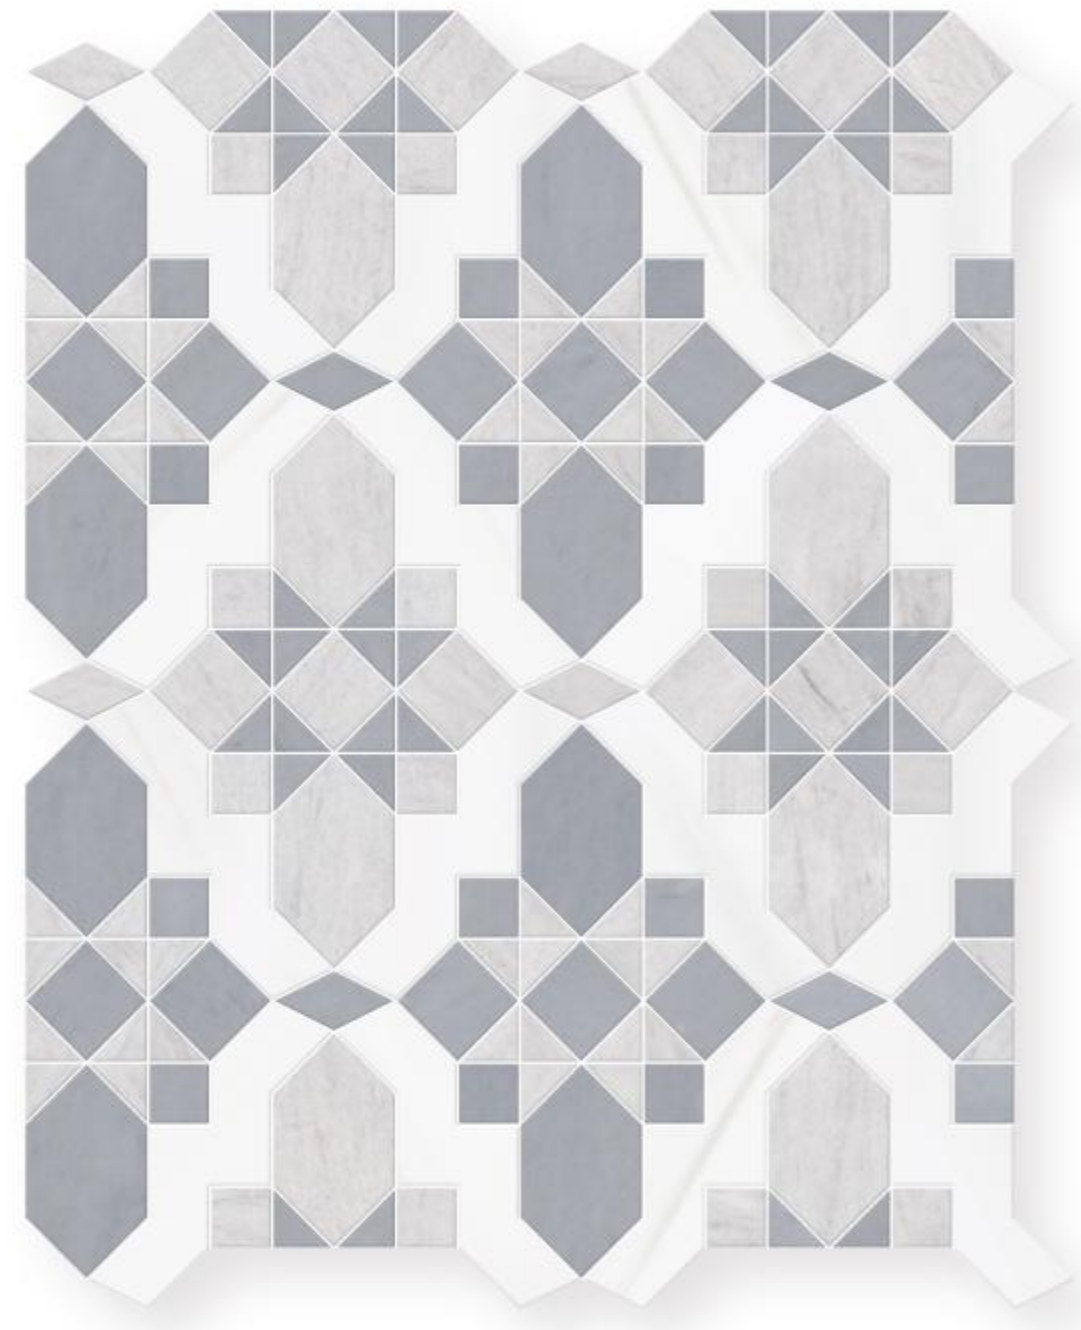

CASABLANCA COOL / 1WCSBLSG

SIZE

9.7" x 12.1" x 0.38"

246 x 308 x 9.5 mm

Tight Joint

COVERAGE

0.82 SF/sheet

5 sheets/box