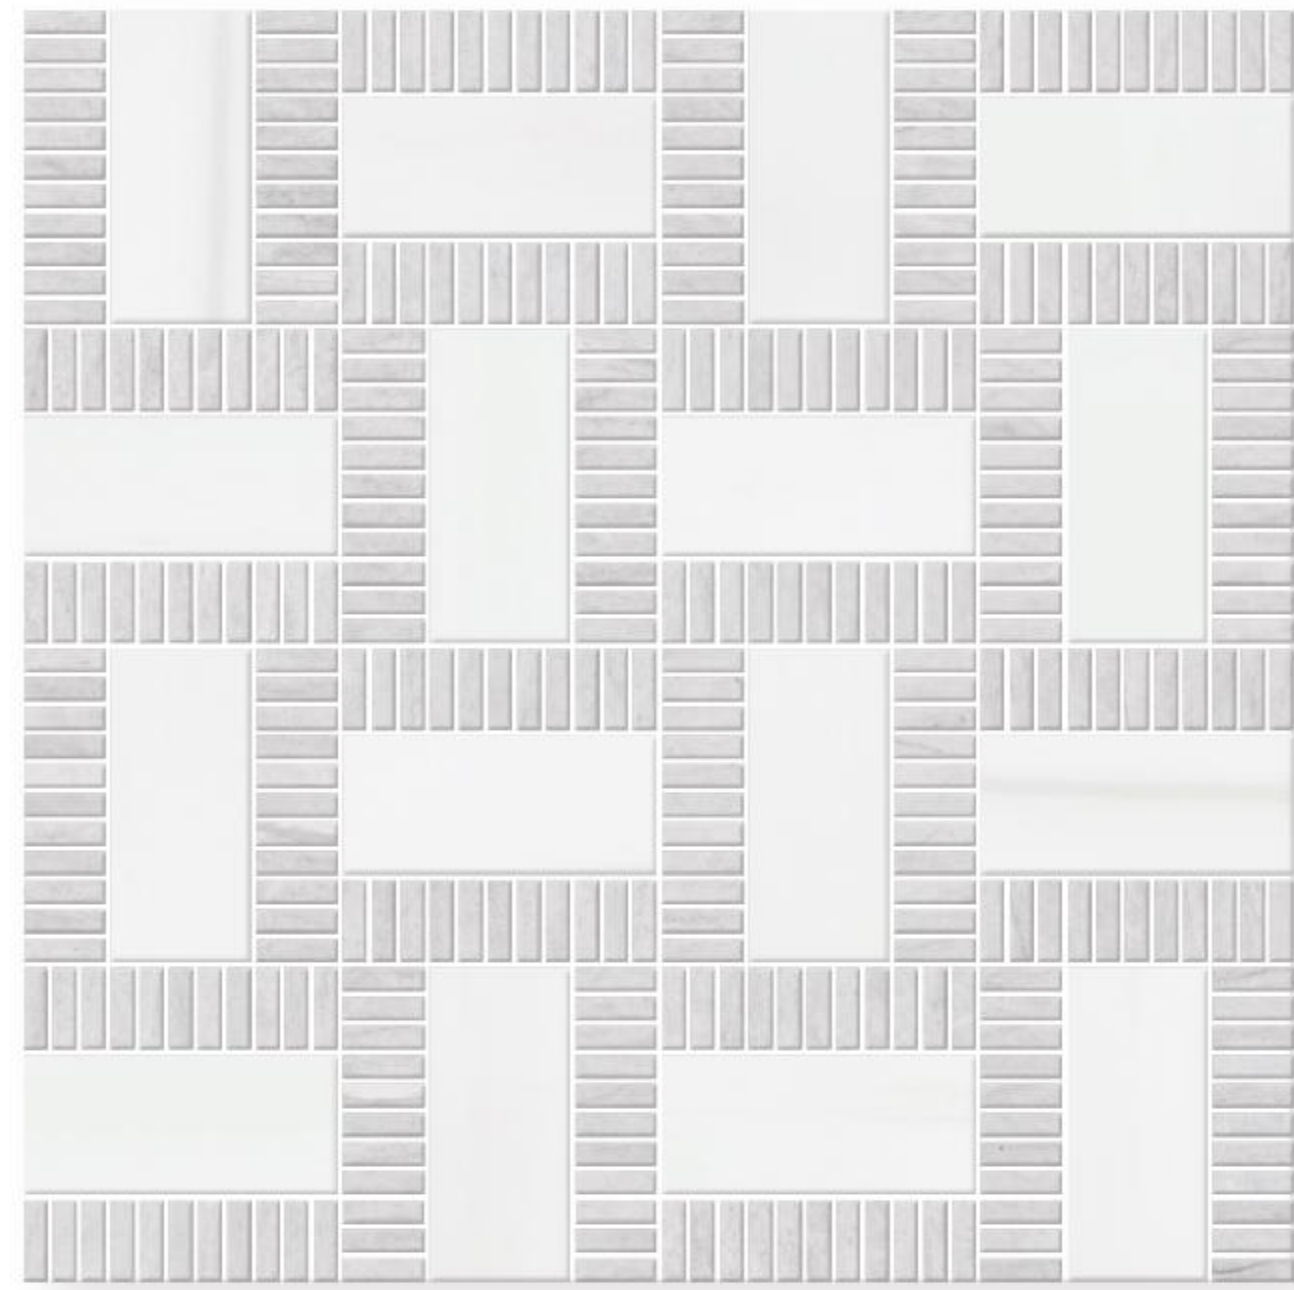

MINGLE / 1MMINDOL

SIZE

10.9" x 10.9" x 0.38"   276 x 276 x 9.5 mm   1mm Joint

COVERAGE

0.82 SF/sheet   5 sheets/box   4.1 SF/box

COLOR & FINISH

Bianco Dolomite Polished   Lais Grey Polished

USAGE

☒ Interior Floor	☒ Interior Wall	☒ Fireplace
☒ Shower Floor	☒ Shower Wall	☒ Steam Room
☒ Exterior Floor	☒ Exterior Wall	☒ Pool