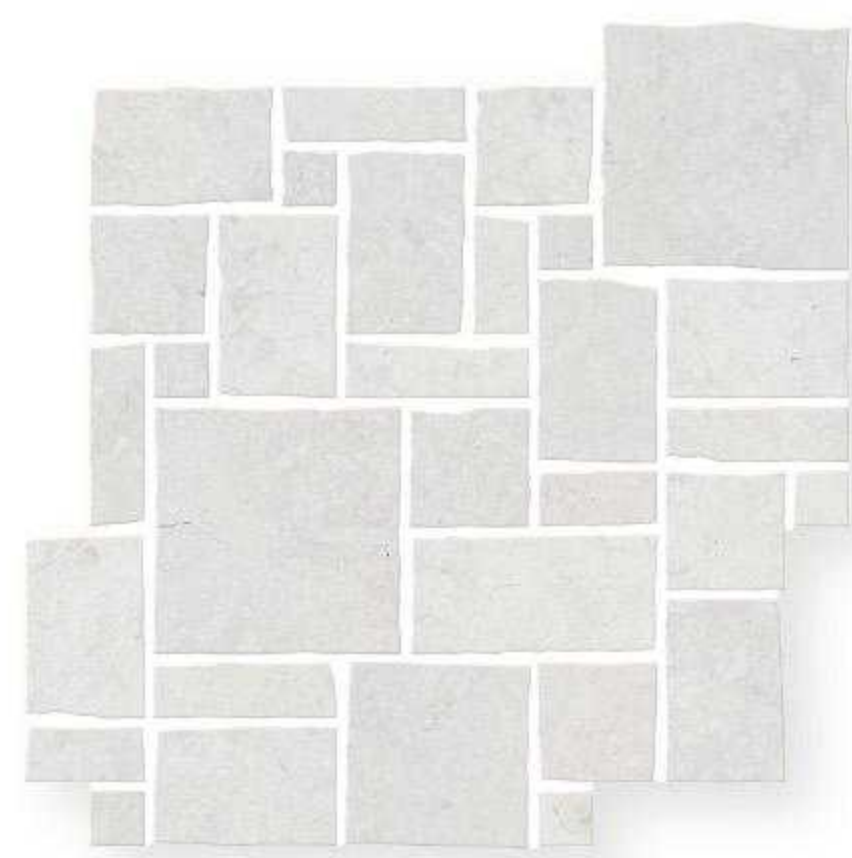

GRAND PALAZZO / P28