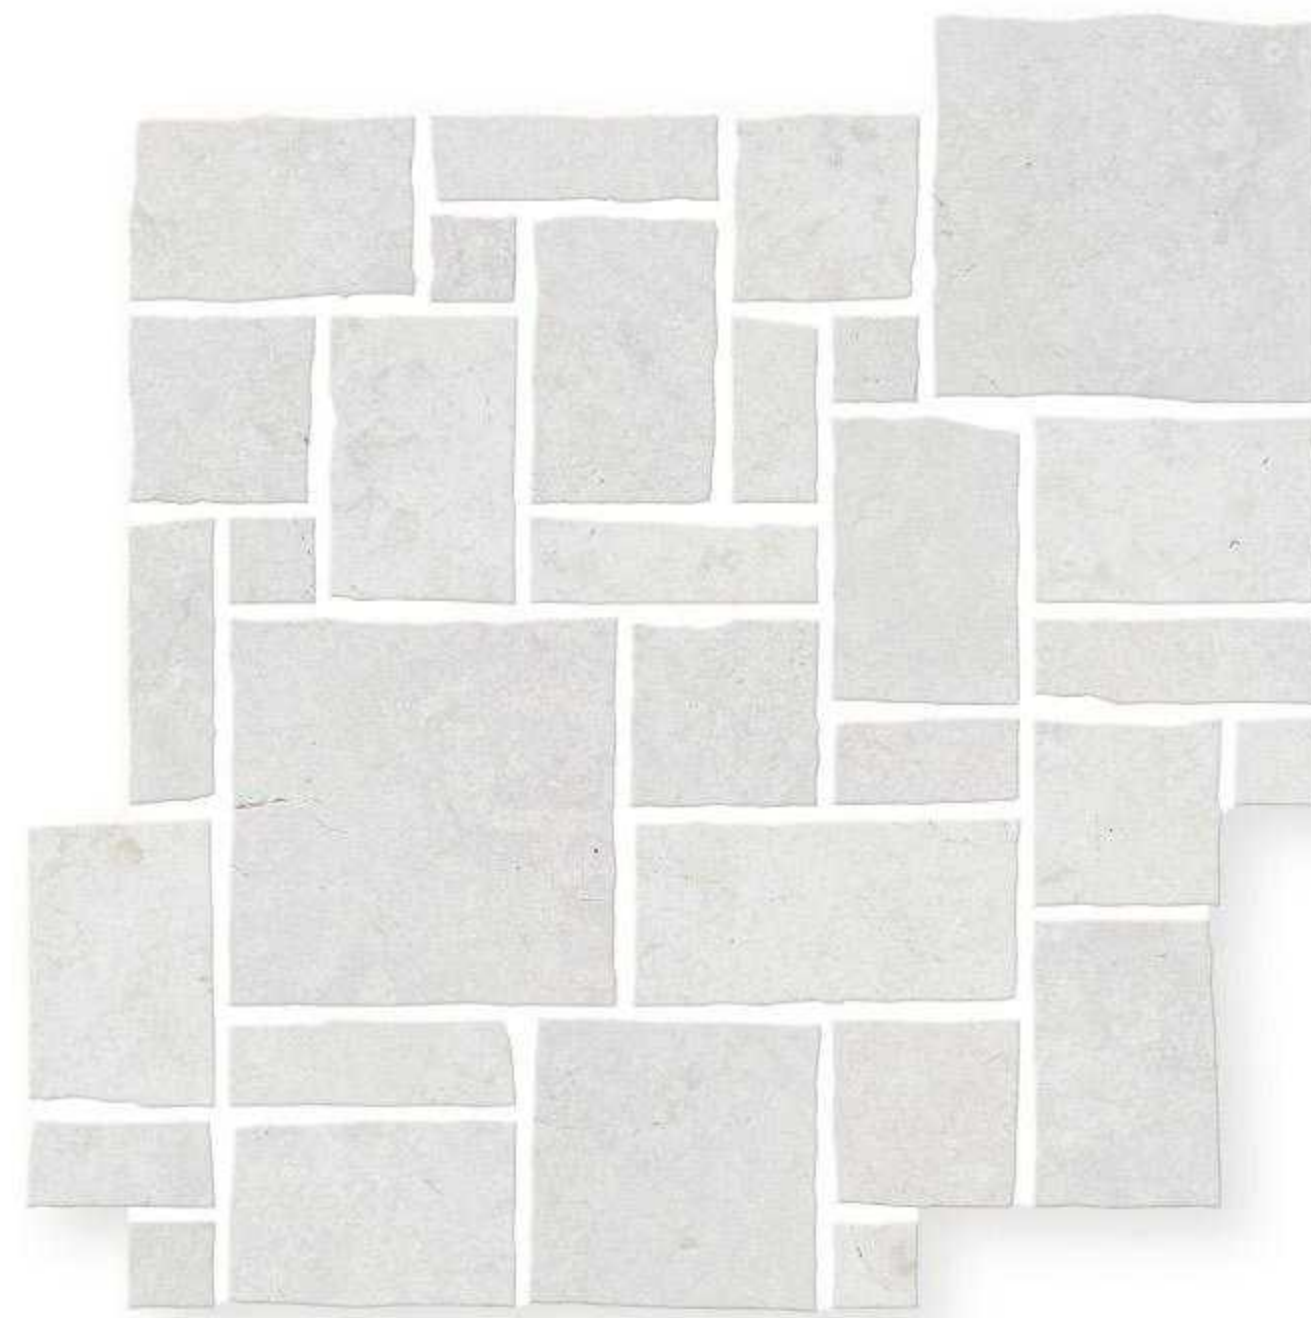

# GRAND PALAZZO AGARWOOD LIMESTONE

SKU: 1MGPZAGW

---