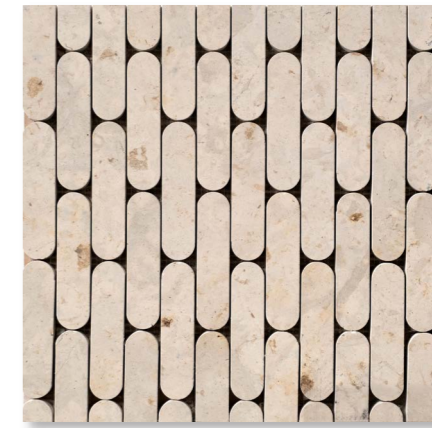

ML01232
bosphorus honed
6"x24"x3/4" fluted tile

ML01233
new brown honed
6"x24"x3/4" fluted tile

thala beige honed 6"x24" fluted tile

britannia light honed pill mosaic

floor / wall mosaics

MS03015
pearl alabaster honed
pill mosaic
12"x12"x3/8" sheets
1.00 sq / pcs