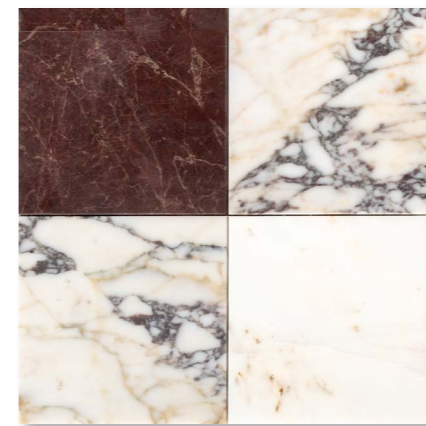

TL21709 chester plaid
aegean red&calacatta amber&calacatta picasso
honed
16"x16"x3/8" sheets