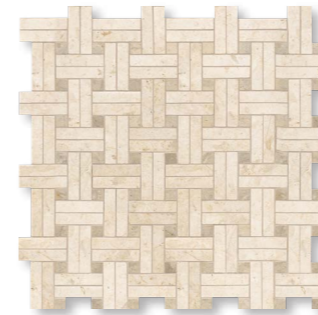

MS02611
papyrus honed limestone mosaic
diagonal basket weave
13 3/16"x13 3/16"x3/8" sheets
1.20 sqft/pcs