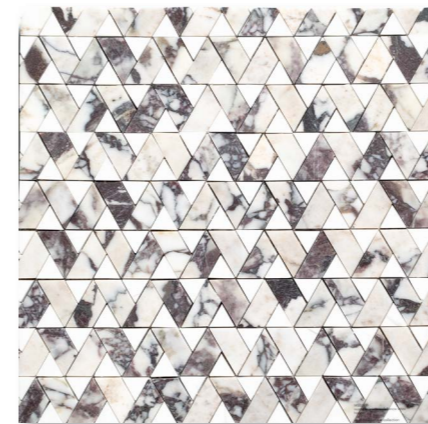

MS02931 monte
calacatta viola&snow white honed
12 3/8"x12 3/8" sheets
1.06 sqft/pcs